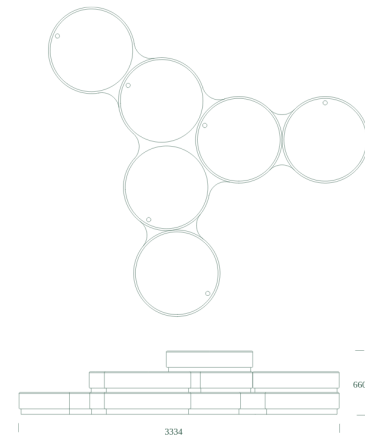

#213 5

Circus Forma

Forma is a spatial and playful formation that rises in height – from low seating surfaces to elevated levels. The five interconnected circular modules form a dynamic shape that invites informal stays, play, and amphitheatre-like atmospheres in public spaces.

#213 5

Circus Forma

Technical data

Forma Configuration

3 x base I / 3 x base II / 1 base III / 4 x top seats / 1 x planter & seat / 1 x planter

Material

HPL Top: 10mm compact laminate with 42 layers. Dyed, highly UV resistant and available in 4 colors. The durability, solid mechanical quality and weather resistance makes it perfect for tough urban use.

Easy to replace spare parts.

Dimensions

W3334 x L3334 x H660mm.

Weight 95 kg.

Seats up to 14 People.

Montage

All configurations are to be fully assembled on site. See assembly guide for step-by-step instruction.