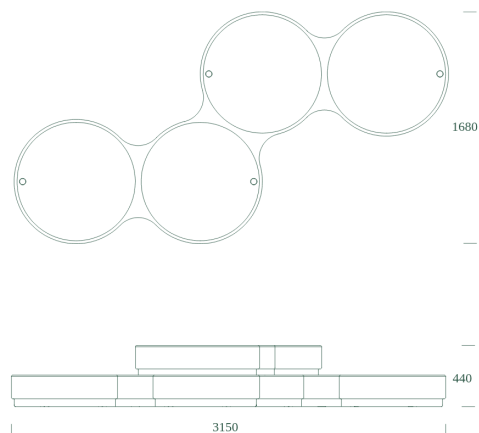

#213 4

Circus Quadro

Circus Quadro provides space for multiple users at once and invites both social interaction and small, individual moments of pause. Its open, varied structure breaks away from the classic bench format, bringing greater flexibility, variation, and visual lightness to the urban space.

#213 4

Circus Quadro

Technical data

QUADRO Configuration

3 x base II / 3 x top seat / 1 x planter & seat

Material

HPL Top: 10mm compact laminate with 42 layers. Dyed, highly UV resistant and available in 4 colors. The durability, solid mechanical quality and weather resistance makes it perfect for tough urban use.

Base: Rotation molded Polyethylene (PE), 6-7mm thick, mass colored. Molded in one piece. UV-resistant, stands up to weather, wear and tear. The material is suitable for granulation and recycling.

Sustainability

Easy to replace spare parts.

Dimensions

W1680 x L3150 x H440mm.

Weight 48 kg.

Seats up to 11 People.

Montage

All configurations are to be fully assembled on site. See assembly guide for step-by-step instruction.