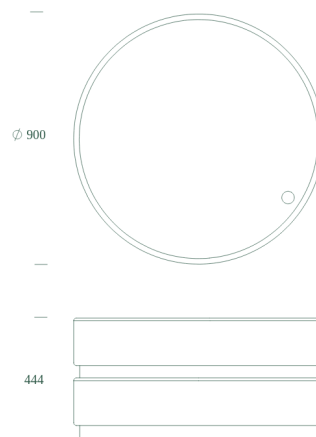

#213 1

Circus Solo

Solo is the simple and honest starting point of the Circus family. In its simplicity, Solo creates a quiet space for rest, reflection, and pause – right in the middle of urban life. A rounded, monolithic element that can stand alone or be part of larger configurations. CIRCUS is designed with a circular mindset and produced using recyclable materials – always with the possibility to integrate greenery into the design.

#213 1

Circus Solo

Technical data

01 SOLO

Solo Configuration

2 base | + 1 top seat

Material

HPL Top: 10mm compact laminate with 42 layers. Dyed, highly UV resistant and available in 4 colors. The durability, solid mechanical quality and weather resistance makes it perfect for tough urban use.

Base: Rotation molded Polyethylene (PE), 6-7mm thick, mass colored. Molded in one piece. UV-resistant, stands up to weather, wear and tear. The material is suitable for granulation and recycling.

Sustainability

Easy to replace spare parts.

Dimensions

Ø900 x H440mm.

Weight 16 kg.

Seats up to 4 People.

Montage

All configurations are to be fully assembled on site. See assembly guide for step-by-step instruction.

Variety