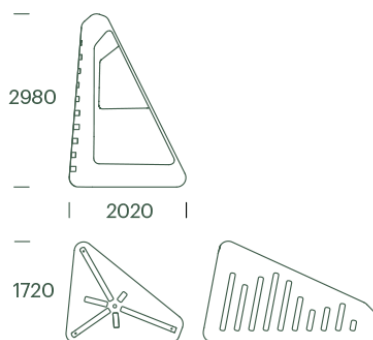

# Satellite

Satellite is a creative urban space element designed for the way children and young people inhabit urban environments. Relaxation and movement combined in one piece of furniture. Satellite can be set up in 4 different ways, allowing one to sit within the cavity, practice parkour, or climb the rungs when the satellite is upright

### Dimensions

2980 x 1720 x 2020mm.