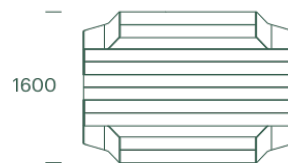

#148

Longtable

A reinterpretation of the traditional long table and bench set in fresh form. A seating, dining, and communication table inspired by the long rows of tables and benches used at the traditional harvest festivals and beer festival

#148

Longtable

Technical data

Material

Tabletop and seats: Iroko wood or Hellwood

Frame/legs: Folded hot galvanised steel

Dimensions

Available in 2 lengths: 2400mm (6 pers.) and 3000mm (8 pers.)