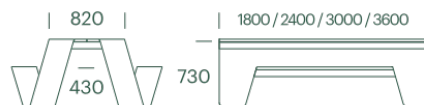

#148

Longtable

Technical data

Material

Tabletop and seats: Iroko wood or Hellwood

Frame/legs: Folded hot galvanised steel

Dimensions

Available in 2 lengths: 2400mm (6 pers.) and 3000mm (8 pers.)