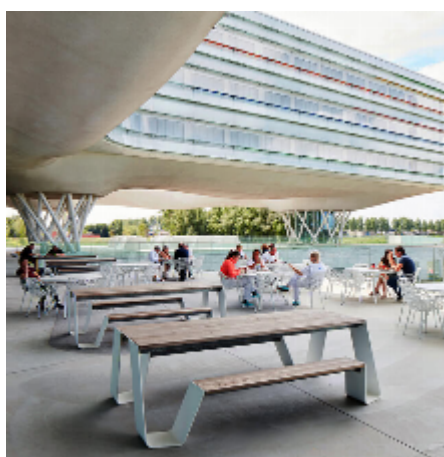

#148

Longtable

A reinterpretation of the traditional long table and bench set in fresh form. A seating, dining, and communication table inspired by the long rows of tables and benches used at the traditional harvest festivals and beer festival

#148

Longtable

Technical data

Material

Tabletop and seats: Iroko wood or Hellwood

Frame/legs: Folded hot galvanised steel

Dimensions

Available in 2 lengths: 2400mm (6 pers.) and 3000mm (8 pers.)