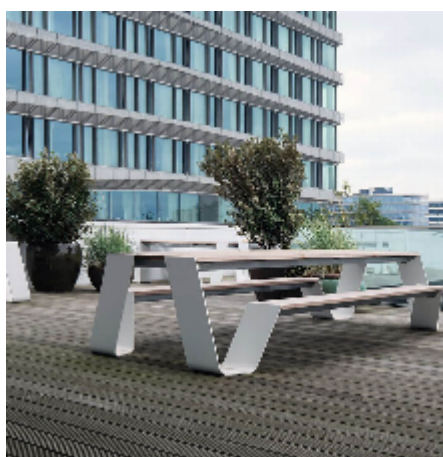

#148

Longtable

A reinterpretation of the traditional long table and bench set in fresh form. A seating, dining, and communication table inspired by the long rows of tables and benches used at the traditional harvest festivals and beer festival

#148

Longtable

Technical data

Material

Tabletop and seats: Iroko wood or Hellwood

Frame/legs: Folded hot galvanised steel

Dimensions

Available in 2 lengths: 2400mm (6 pers.) and 3000mm (8 pers.)

Fixation

Sits directly on the ground or surface fixation. Brackets to be ordered separately.

Variant

1800mm (4 pers.) og 3600mm (10 pers.).

Brown, red or white painted frame and legs.

Maintenance

Untreated wood requires no maintenance. Sun and wind will gradually change the colour to a silvery grey. Use fine sandpaper + oil once a year to preserve the golden glow and a smooth surface.