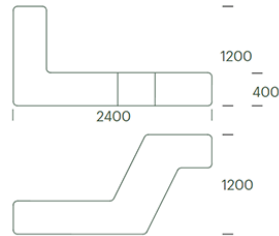

#139

Boa

Boa is a reinterpretation of the traditional table-bench combination in a funky and modern style. It pushes the boundaries of what we typically expect from furniture in public spaces. Its functional and sculptural nature not only adds visual appeal but also introduces a playful dimension to the surroundings

#139

Boa

Technical data

Material

Rotation moulded EcoMix polyethylene, 6-7 mm thick, dyed. Moulded in one piece. UV-resistant, stands up to weather, wear and tear. The material is suitable for granulation and recycling.

Dimensions

L2400 x B1200 x H1200mm.

Volume: 630L

3-5 seats. Turnable

Fixation

Fill with water (450 litres) / sand (450kg) through integrated plugs. Or surface fixation (brackets to be ordered separately).

The height varies from 40 to 120cm. We recommend EN-1176 standard safety surfacing within a 150cm radius of Boa.