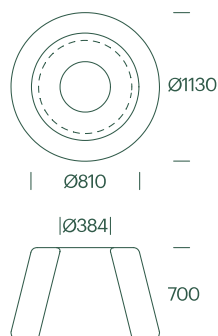

#169

Loop Cone Backrest

Loop Cone placed in the center of a Loop Circle acts as a backrest. A plant can be placed in the center of the Cone, or you can choose a table top to cover the 'hole'

#169

Loop Cone Backrest

Technical data

Material

Rotation moulded polyethylene, 6mm thick, dyed. Moulded in one piece. UV-resistant, stands up to weather, wear and tear. The material is suitable for granulation and recycling. Top plate: High pressure laminate, anthracite w. bracket.

Surfaces and friction

The mould is sandblasted to provide a rough surface to increase friction and minimize slippage on the surface of the final product.

Dimensions

Outside diameter: Ø1130mm/Ø810 x H700mm. Inside diameter: Ø720/380mm.
Inner volume for e.g. plants: 170L.
Top plate: Ø380mm.

Family

Loop, Loop Arc, Loop Line, Loop Light, Loop Corner

Design protection

Registered EUIPO, design number 001436992-0003.

Colors (Approx. RAL)

	#01 Red (standard color) RAL 3020
	#03 Orange (standard color) RAL 120 70 60
	#02 Lime Green (standard color) RAL 2003
	#04 Yellow (variant color) RAL 1018
	#11 Sandstone (variant color) RAL 1019
	#15 Pastel Blue (variant color) RAL 5024
	#17 Blue (variant color) RAL 5010
	#18 Olive Green (variant color) RAL 6025
	#20 Recycled Anthracite (variant color)
	#50 White (variant color) RAL 9003