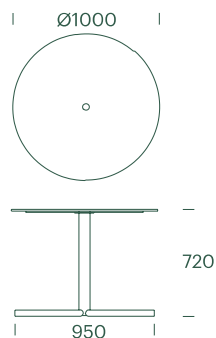

#181

Loop Table

Loop Table placed in the center of a Loop Circle creates a small, round table and bench set in the same material and with many color options

#181

Loop Table

Technical data

Materials

Table top: Rotation moulded polyethylene, 6 mm thick, dyed. UV-resistant, stands up to weather, wear and tear. The material is suitable for granulation and recycling. Frame: Ø80mm tubing, hot-dip galvanized (HDG) steel, all-stainless bolts/screws.

Dimensions

Dimensions: Ø700mm / H730mm. Table top: 50mm thick. Seats 4-6.

Mounting

Table may be mounted on 3 different frames:

Free-standing on 3-legged frame:

LOOP Bench and LOOP Table combined into a single unit. Table frame, Ø80mm hot galvanized tubing, connected by a 3-legged frame, 12mm hot galvanized flat steel. LOOP Bench and LOOP Table can stand freely on any surface. LOOP Bench may be filled with sand/water for theft-proofing or can be mounted on the ground using brackets.

In-ground mounting:

LOOP Bench and LOOP Table as 2 separate units. Loop Table Ø80mm hot galvanized tubing buried to 300mm.

Surface mounting w. flange:

LOOP bench and LOOP Table as 2 separate units. Loop Table for bracket-mounting onto concrete, tiling, wood etc. Ø80mm hot galvanized tubing on flange: Ø180/H:8mm, 3 x Ø12mm mounting-holes.