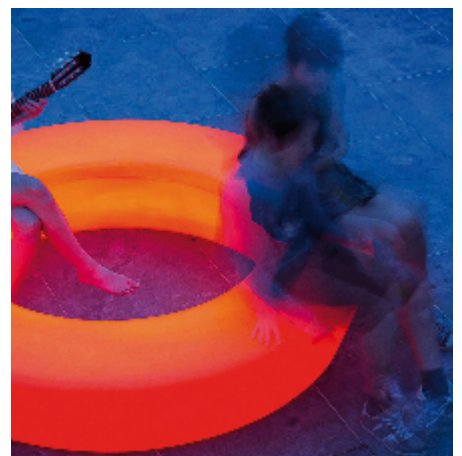

# Loop Circle Light

Loop Circle Light - the simple and flexible furniture for urban spaces, schools, and playgrounds. The illuminated Loop Circle is an inclusive furniture suitable for various social and cultural contexts. It invites informal gatherings, relaxation, or movement for 4-6 persons - whether it's indoors or around the furniture