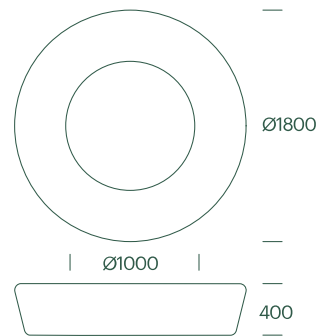

#136

Loop Circle Light

Loop Circle Light - the simple and flexible furniture for urban spaces, schools, and playgrounds. The illuminated Loop Circle is an inclusive furniture suitable for various social and cultural contexts. It invites informal gatherings, relaxation, or movement for 4-6 persons - whether it's indoors or around the furniture