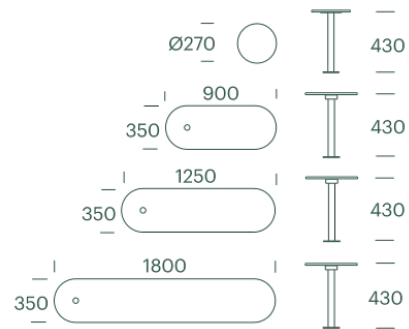

#195

Plateau Seat B-F

Plateau Seat appear as a very slim and almost graphically floating seat. Works almost like a carpet, which creates comfortable seating that invites you to stay. Often people prefer to sit on outdoor steps and plinths, but these surfaces can be dirty and cold. With compact laminate, a comfortable sitting experience is achieved

#195

Plateau Seat B-F

Technical data

Material

Seat: Robust, multilayer and coloured 12mm compact laminate (HPL) in 6 colours. Very UV and weather resistant and solid mechanical quality and durability.

Frame and legs: hot-dip galvanized steel or hot-dip galvanized steel + anthracite structure powder coated. Approx. RAL 7024.

Table: Compact laminate, same as seat and ø42mm tube in hot-dip galvanized steel.

Disc: Bead blasted stainless steel. Can be delivered with customer-specified name/logo or other.

Dimensions

ø270mm or 900/1250/1800mm x 350mm.