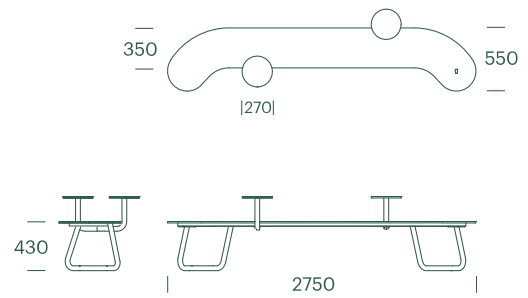

#193

Plateau Plinth

Plateau Plinth, with its slim design and organic, rounded forms, creates a pleasing contrast in the often square urban structures and spaces. The 2,8 meter long seat provides plenty of seating space where people could either sit together in groups or separated at each end of the table

#193

Plateau Plinth

Technical data

Material

Seat: 2.8m, robust, multi-layered and dyed 12mm compact laminate. Highly UV- and weather-resistant, solid mechanical quality and durability.

Frame: Hot galvanized steel. Disc: Bead blasted stainless steel.

Side-table: ø270 mm compact laminate arm/table and ø42mm tube in hot galvanised steel.

Sustainability

Lifespan up to 50 years.

Made from 65% surplus wood from Norwegian sawmills.

FSC® and PEFC certified.

Dimensions

2750L x 550B x 430Hmm.

Seats for 5-6 people.

Mounting

4 x Ø14mm holes. For surface fixation. Fixation is recommended to ensure stability.

Delivered partially assembled: HPL and steel frame are premounted, legs are not mounted on a product.