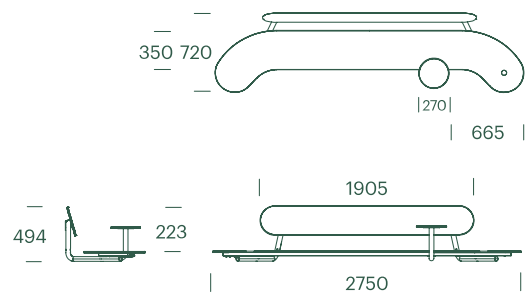

# Plateau Wall Bench

The Plateau Wall Bench is an extension of the Plateau Bench. Its slim, organic, and rounded design, with a 2,8 meter long seat, comfortably accommodates 5-6 persons and facilitates group seating at both ends of the bench. For added functionality, 1 or 2 side tables can be mounted at each end.

Side table: ø270mm high-pressure laminate as seat/back and ø42mm tube as the frame.

### Dimensions

L2750 x W720 x H495mm.

Seating: 5-6 people.