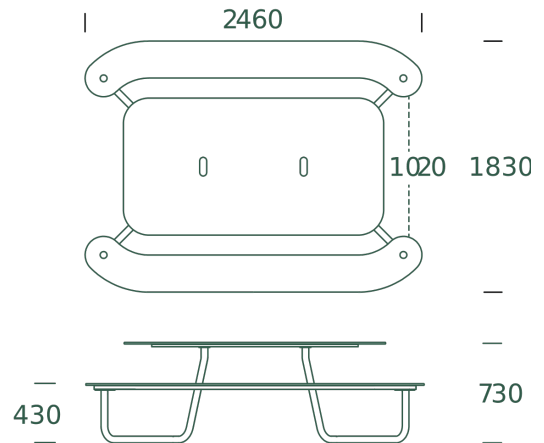

#177

Plateau Picnic I

Technical data

Material

Seat/tabletop: robust, multi-layered and dyed 12mm compact laminate available in 6 colours. Highly UV- and weather-resistant, solid mechanical quality and durability. Frame: Hot galvanized steel. Disc: Bead blasted stainless steel.

Sustainability

Lifespan up to 50 years.
Made from 65% surplus wood from Norwegian sawmills.
FSC® and PEFC certified.

Dimensions

L2460 x B1830 x H730mm.
Seats 6-8 including two wheelchairs.

Fixation

4 x Ø14mm holes. For surface fixation.

Extras

#197 Plateau backrest f. Plateau Picnic O, I, L: Backrest in the same material, colours etc. can easily be mounted on both sides of the picnic table. It consists of a backrest in HPL. and a hot galvanized steel frame to be fixated on the lower side of the seats with screws (attached). 1.9m long and 0.3m high.