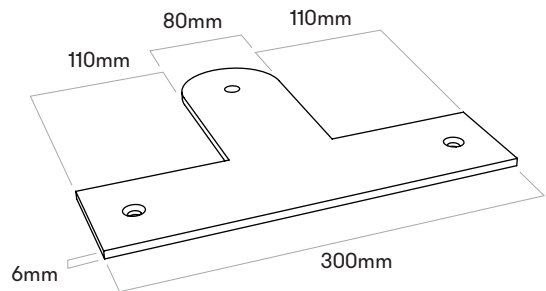

## B11 / 900 B110

Loop Cone  
large diameter  
upwards!

1\*  
M10 x 12