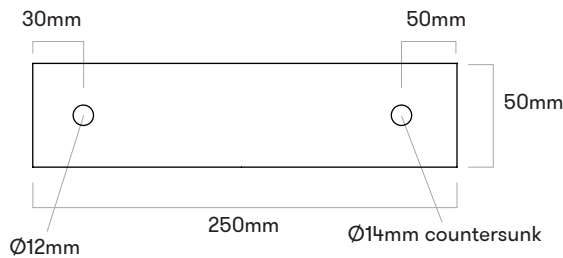

B3 / 900 B030

Loop Circle Light

1*
M10 x 12