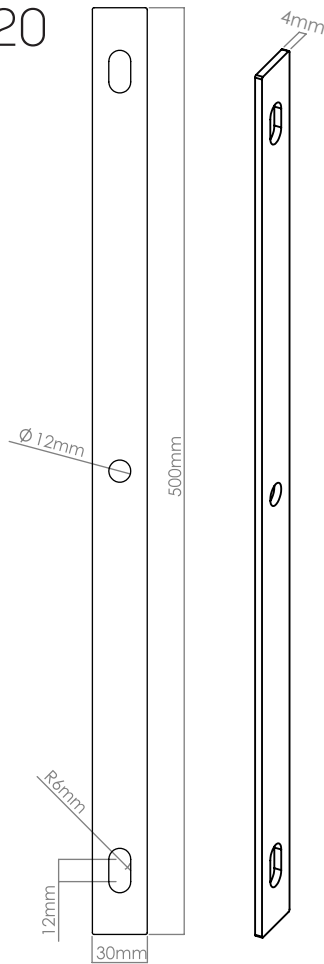

B18 / 900 C020

**CIRCUS
CONNECTION BRACKET
FOR 3 BASES**

3*
M10 x 12 bolt

Included brackets per configuration

- SOLO..... 0 pcs
- DUO..... 0 pcs
- TRIO..... 3 pcs
- QUADRO... 0 pcs
- FORMA..... 3 pcs

BRACKETS ARE SOLD BY PIECE (NOT SET)