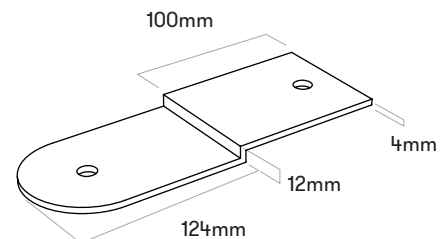

B3 / 900 B031

Loop Circle
Loop Arc
Loop Line
Loop Corner
FitStation
Satellite

1*
M10 x 12