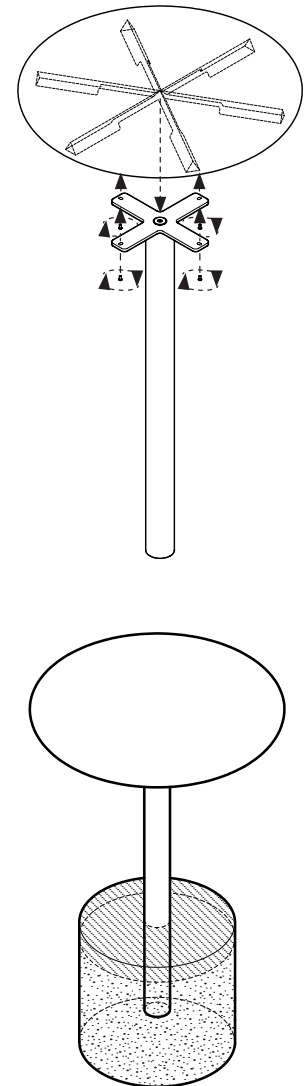

LOOP TABLE / 181 9013 / in-ground

LOOP CIRCLE W.
TABLE

Item list 181 9013
1 pcs. M16×45 countersunk bolts
4 pcs. M6×16 panhead bolts
1 pcs. flange for assembly with table top (181 9015)
1 pcs. Ø80 tube (181 9017) in-ground length