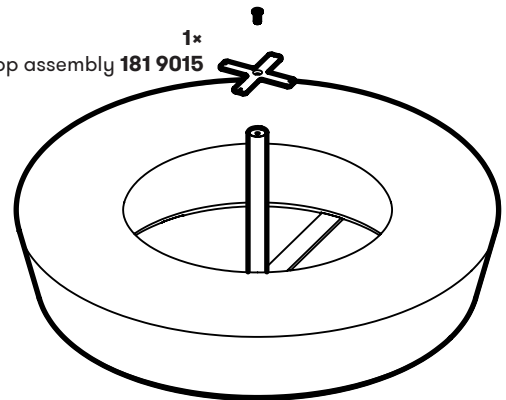

35mm

1x  
178 9013

**Item list (180 0108)**

- 1 pcs. M6x24 bolts
- 1 pcs. M6 nuts
- 6 pcs. M10x12 bolts
- 3 pcs. M10 nuts
- 1 pcs. 178 9012
- 1 pcs. 178 9013
- 3 pcs. 180 9011
- 1 pcs. 180 9012

# LOOP TABLE / 181 9011 / free standing

LOOP CIRCLE W.  
TABLE

2\*  
M16x45 countersunk bolts

3\*  
M10x25 countersunk bolts

4\*  
M6x16 panhead bolts

1\*  
flange for table top assembly 181 9015

- Item list 181 9011**  
 2 pcs. M16x45 countersunk bolts  
 3 pcs. M10x25 countersunk bolts  
 4 pcs. M6x16 panhead bolts  
 1 pcs. 3 leg steel bracket for assembly with LOOP (181 9014)  
 1 pcs. flange for assembly with table top (181 9015)  
 1 pcs. Ø80 tube (181 9016)