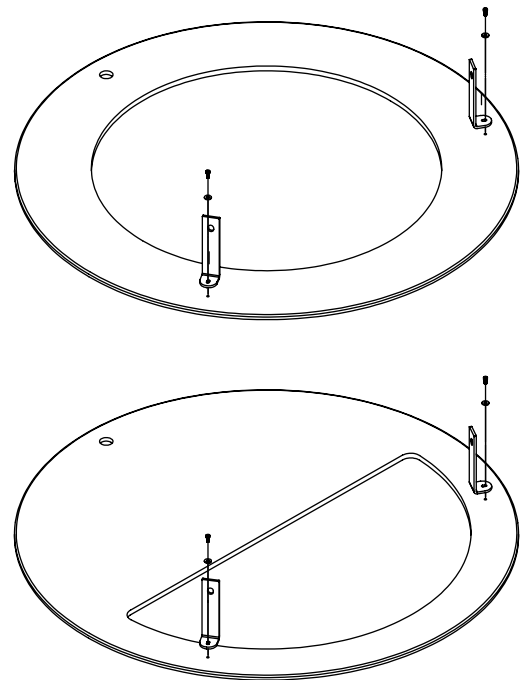

# B20 / 900 C040

**CIRCUS**  
SURFACE FIXATION BRACKET

**Recommended brackets per configuration**

- SOLO..... 3 pcs
- DUO..... 4 pcs
- TRIO..... 3 pcs
- QUADRO... 8 pcs
- FORMA.... 12 pcs

**BRACKETS ARE SOLD BY PIECE (NOT SET)**

# B21 / 900 C050

**CIRCUS**  
PLANTER FIXATION BRACKET  
INCLUDED IN ASSEMBLY KIT FOR  
HPL PLANTER TOP & SEAT/PLANTER TOP

**Included brackets per configuration**

- SOLO..... 0 pcs
- DUO..... 2 pcs
- TRIO..... 2 pcs
- QUADRO... 2 pcs
- FORMA.... 4 pcs