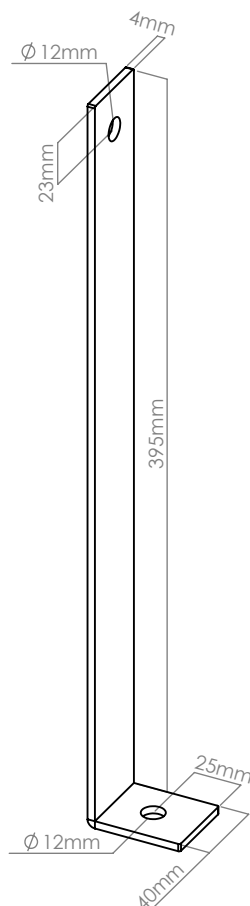

B19 / 900 C030

**CIRCUS
GROUND FIXATION BRACKET**

1*
M10 x 12 bolt

Recommended brackets per configuration

- SOLO..... 3 pcs
- DUO..... 4 pcs
- TRIO..... 3 pcs
- QUADRO... 8 pcs
- FORMA..... 12 pcs

BRACKETS ARE SOLD BY PIECE (NOT SET)