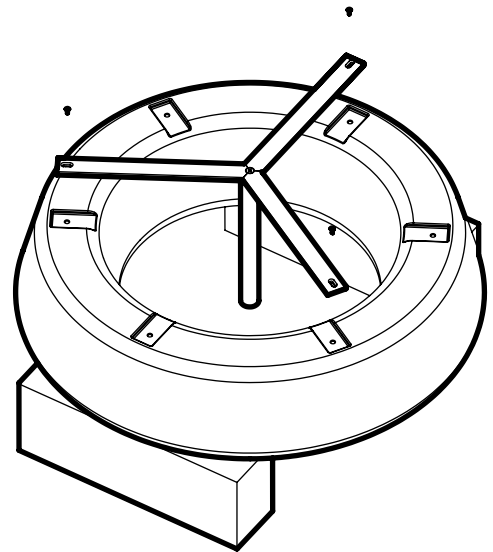

# LOOP TABLE / 181 9011 / free standing

LOOP CIRCLE W.  
TABLE

2\*  
M16x45 countersunk bolts

3\*  
M10x25 countersunk bolts

4\*  
M6x16 panhead bolts

1\*  
flange for table top assembly 181 9015

- Item list 181 9011**  
 2 pcs. M16x45 countersunk bolts  
 3 pcs. M10x25 countersunk bolts  
 4 pcs. M6x16 panhead bolts  
 1 pcs. 3 leg steel bracket for assembly with LOOP (181 9014)  
 1 pcs. flange for assembly with table top (181 9015)  
 1 pcs. Ø80 tube (181 9016)