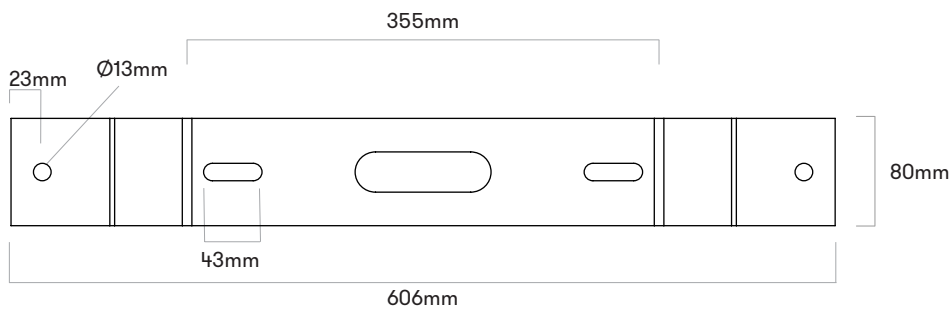

B15 / 900 B152

Loop Up
Loop Up Light

1*
M10 x 12

B16 / 900 B162

Loop Up
Loop Up Light

1*
M10 x 12