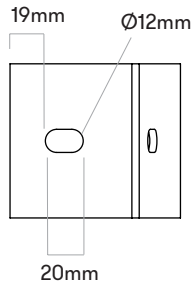

B12 / 900 B120

Loop Cone
small diameter
upwards!

1*
M10 x 12