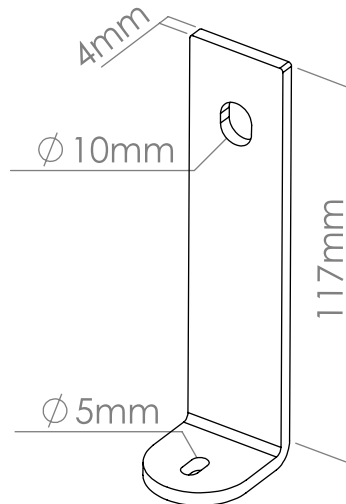

# B21 / 900 C050

**CIRCUS**  
PLANTER FIXATION BRACKET  
INCLUDED IN ASSEMBLY KIT FOR  
HPL PLANTER TOP & SEAT/PLANTER TOP

**Included brackets per configuration**

- SOLO..... 0 pcs
- DUO..... 2 pcs
- TRIO..... 2 pcs
- QUADRO... 2 pcs
- FORMA.... 4 pcs