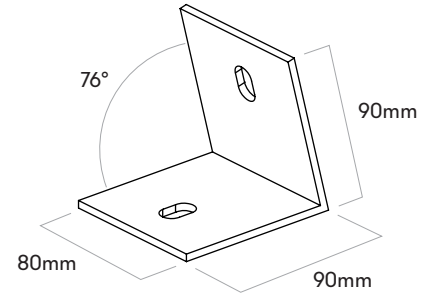

B12 / 900 B120

Loop Cone
small diameter
upwards!

1*
M10 x 12