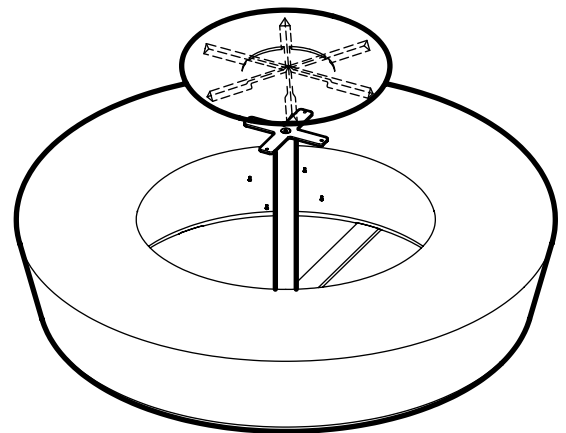

# LOOP TABLE / 181 9011 / free standing

LOOP CIRCLE W.  
TABLE

2\*  
M16x45 countersunk bolts

3\*  
M10x25 countersunk bolts

4\*  
M6x16 panhead bolts

1\*  
flange for table top assembly 181 9015

- Item list 181 9011**  
 2 pcs. M16x45 countersunk bolts  
 3 pcs. M10x25 countersunk bolts  
 4 pcs. M6x16 panhead bolts  
 1 pcs. 3 leg steel bracket for assembly with LOOP (181 9014)  
 1 pcs. flange for assembly with table top (181 9015)  
 1 pcs. Ø80 tube (181 9016)