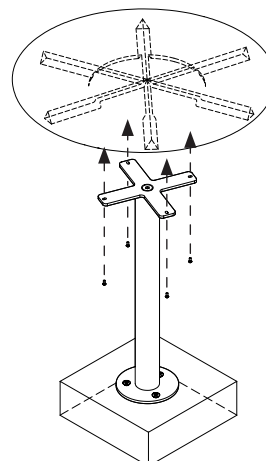

1x

flange for table top assembly **181 9015**

1x

Ø80 tube **181 9016**

1x

flange for surface mounting **181 9018**