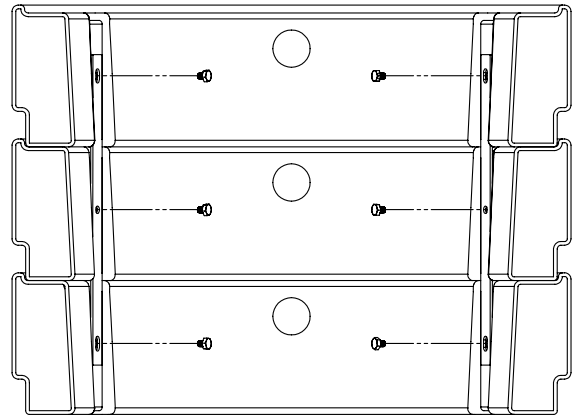

B18 / 900 C020

**CIRCUS
CONNECTION BRACKET
FOR 3 BASES**

3*
M10 x 12 bolt

Included brackets per configuration

- SOLO..... 0 pcs
- DUO..... 0 pcs
- TRIO..... 3 pcs
- QUADRO... 0 pcs
- FORMA..... 3 pcs

BRACKETS ARE SOLD BY PIECE (NOT SET)