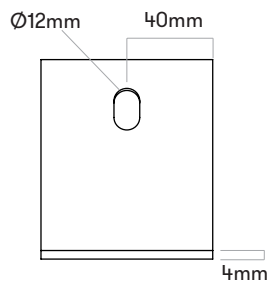

## B11 / 900 B110

Loop Cone  
large diameter  
upwards!

1\*  
M10 x 12