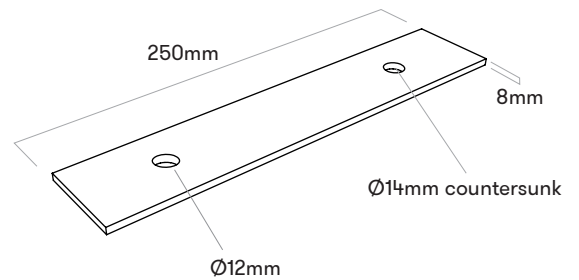

B3 / 900 B030

Loop Circle Light

1*
M10 x 12