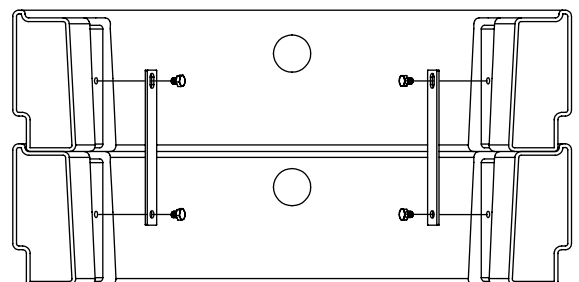

# LOOP TABLE / 181 9013 / in-ground

LOOP CIRCLE W.  
TABLE

**Item list 181 9013**  
 1 pcs. M16×45 countersunk bolts  
 4 pcs. M6×16 panhead bolts  
 1 pcs. flange for assembly with table top (181 9015)  
 1 pcs. Ø80 tube (181 9017) in-ground length

# B17 / 900 C010

**CIRCUS  
CONNECTION BRACKET  
FOR 2 BASES**

**Included brackets per configuration**

- SOLO..... 3 pcs
- DUO..... 4 pcs
- TRIO..... 3 pcs
- QUADRO... 6 pcs
- FORMA..... 10 pcs

**BRACKETS ARE SOLD BY PIECE (NOT SET)**