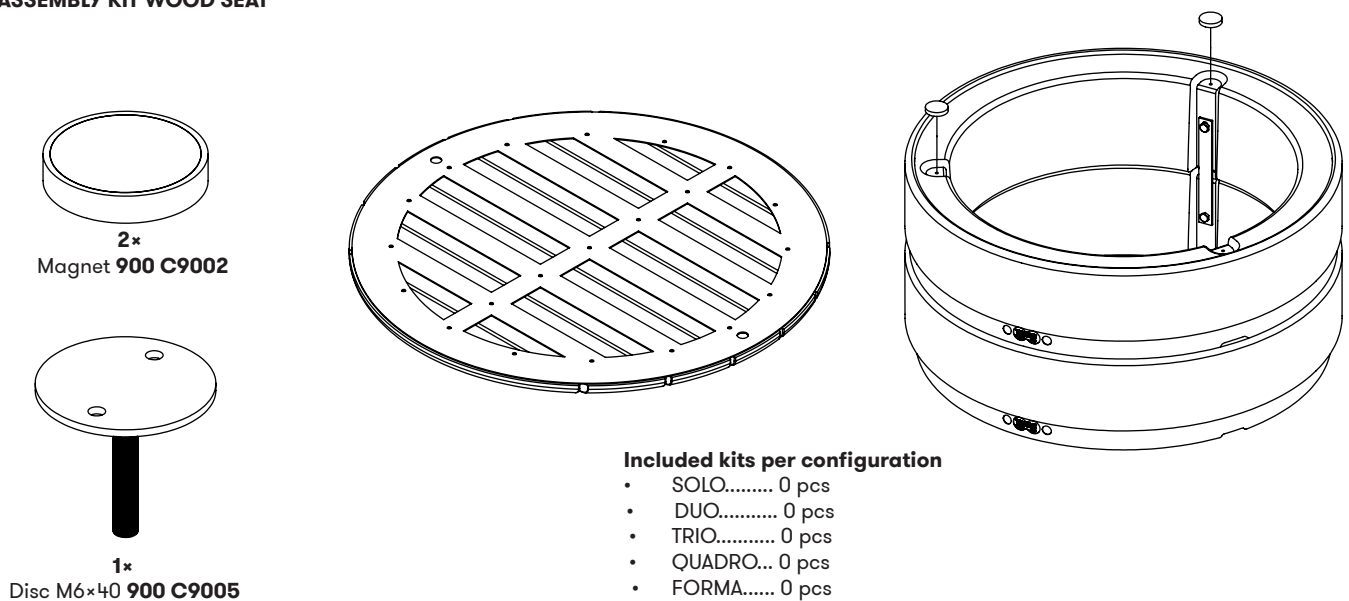

213 9004

CIRCUS ASSEMBLY KIT WOOD SEAT

Included kits per configuration

- SOLO..... 0 pcs
- DUO..... 0 pcs
- TRIO..... 0 pcs
- QUADRO... 0 pcs
- FORMA..... 0 pcs

ASSEMBLY KIT COMES WITH THE TOP