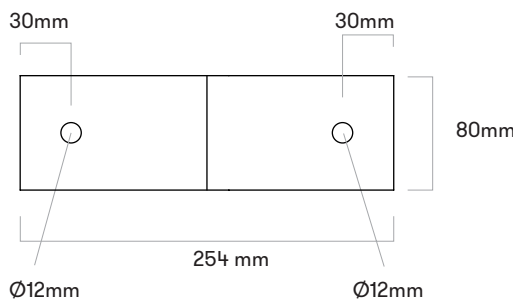

B2 / 900 B021

Loop Circle
Loop Arc
Loop Line
Loop Corner
FitStation
Satellite

1*
M10 x 12