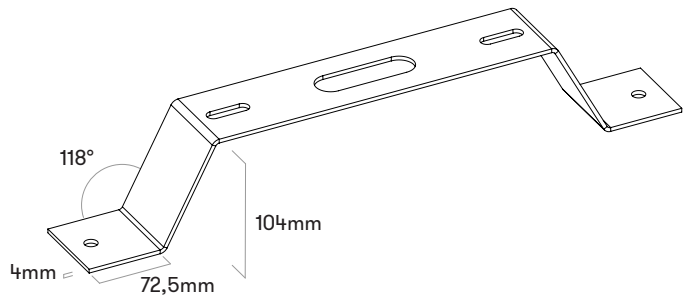

B15 / 900 B152

Loop Up
Loop Up Light

1*
M10 x 12

B16 / 900 B162

Loop Up
Loop Up Light

1*
M10 x 12