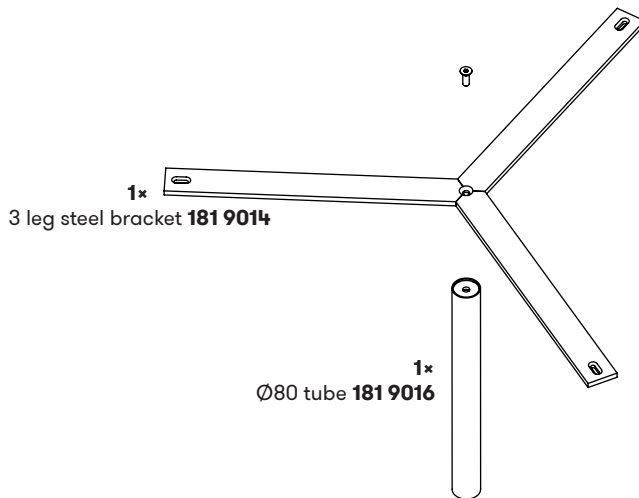

# LOOP TABLE / 181 9011 / free standing

LOOP CIRCLE W.  
TABLE

2\*  
M16x45 countersunk bolts

3\*  
M10x25 countersunk bolts

4\*  
M6x16 panhead bolts

1\*  
flange for table top assembly 181 9015

- Item list 181 9011**  
 2 pcs. M16x45 countersunk bolts  
 3 pcs. M10x25 countersunk bolts  
 4 pcs. M6x16 panhead bolts  
 1 pcs. 3 leg steel bracket for assembly with LOOP (181 9014)  
 1 pcs. flange for assembly with table top (181 9015)  
 1 pcs. Ø80 tube (181 9016)