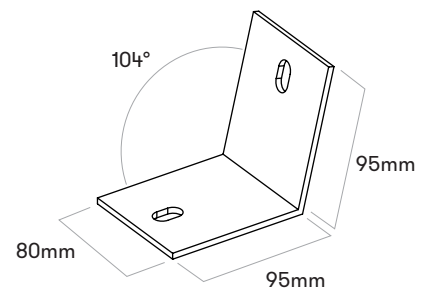

## B11 / 900 B110

Loop Cone  
large diameter  
upwards!

1\*  
M10 x 12