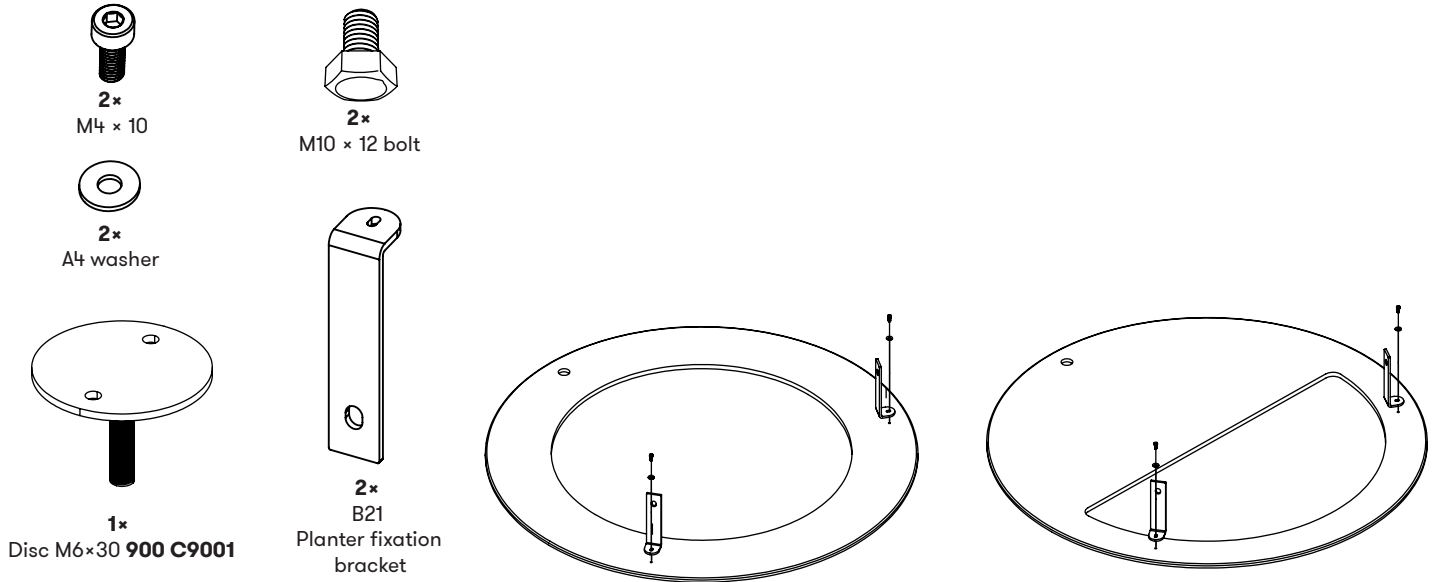

213 9003

CIRCUS ASSEMBLY KIT HPL PLANTER TOP

Included kits per configuration

- SOLO..... 0 pcs
- DUO..... 1 pcs
- TRIO..... 1 pcs
- QUADRO... 1 pcs
- FORMA..... 2 pcs

ASSEMBLY KIT COMES WITH THE TOP