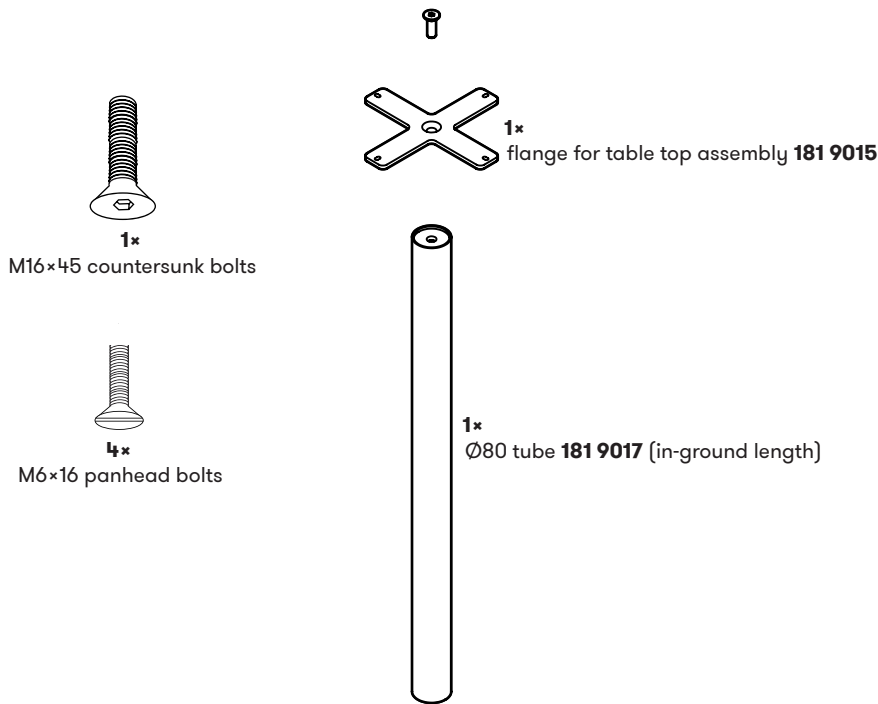

LOOP TABLE / 181 9013 / in-ground

LOOP CIRCLE W.
TABLE

Item list 181 9013
1 pcs. M16×45 countersunk bolts
4 pcs. M6×16 panhead bolts
1 pcs. flange for assembly with table top (181 9015)
1 pcs. Ø80 tube (181 9017) in-ground length