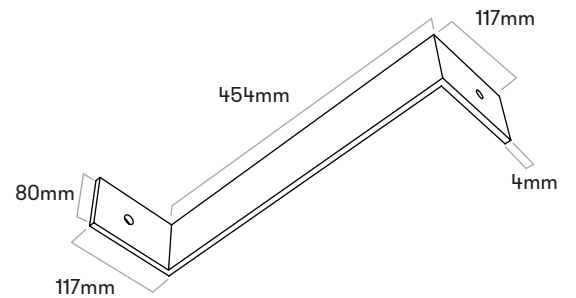

B2 / 900 B021

Loop Circle
Loop Arc
Loop Line
Loop Corner
FitStation
Satellite

1*
M10 x 12