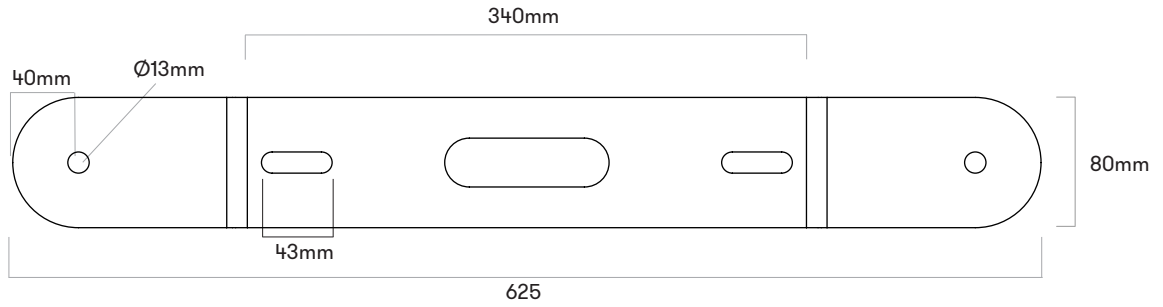

B15 / 900 B152

Loop Up
Loop Up Light

1*
M10 x 12

B16 / 900 B162

Loop Up
Loop Up Light

1*
M10 x 12