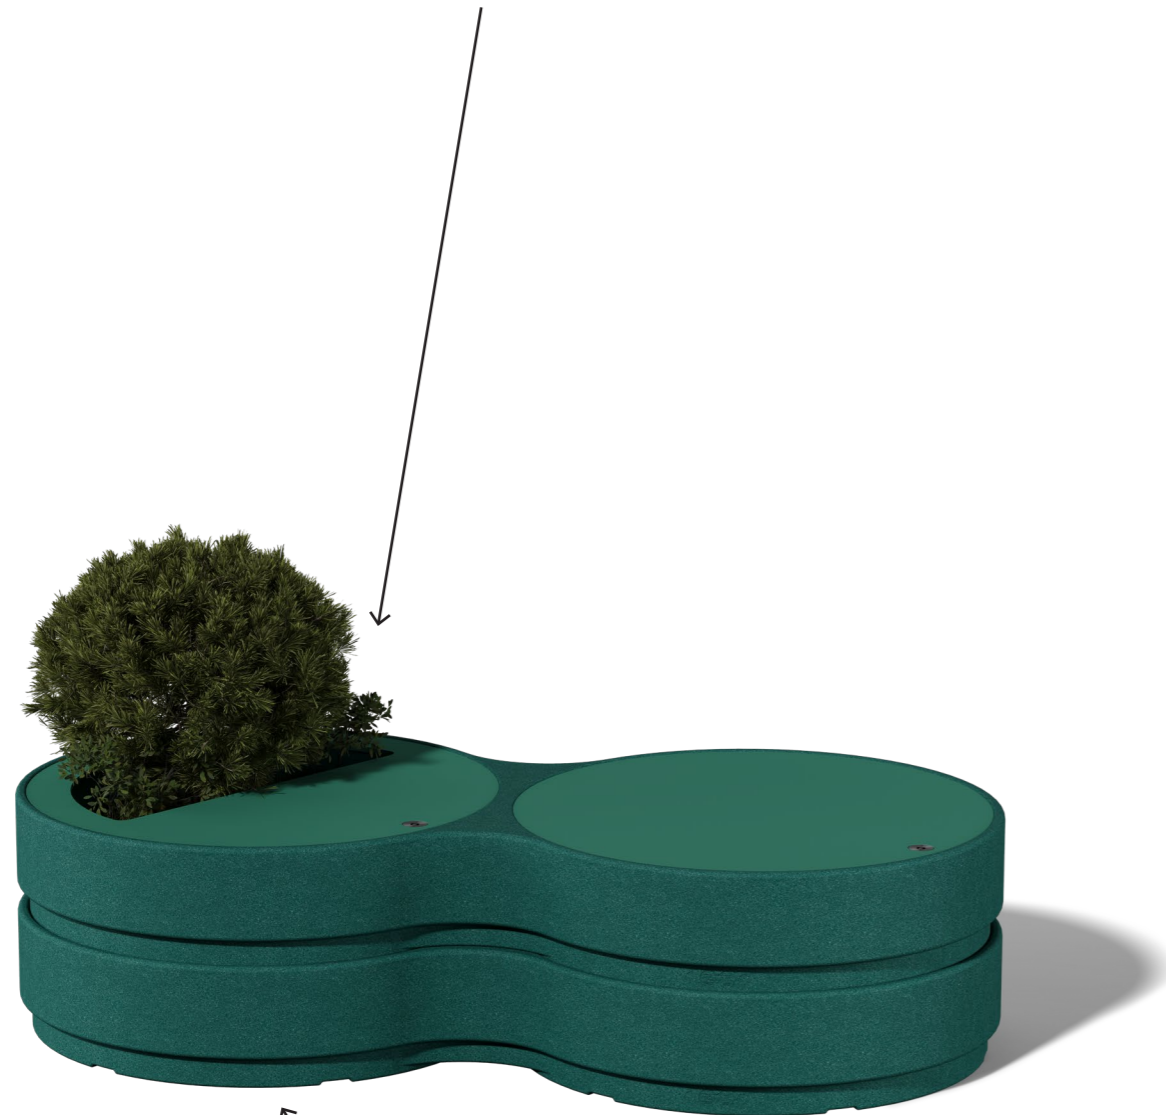

Circus Duo, Quadro & Forma accommodate root systems up to Ø695mm x 440mm

Circus Trio accommodate root systems up to Ø695mm x 660mm

All planters in the Circus family are bottomless for natural drainage into the ground

For plants requiring deeper root systems, the planter can be installed with additional excavation below ground level, providing extra space for healthy root development