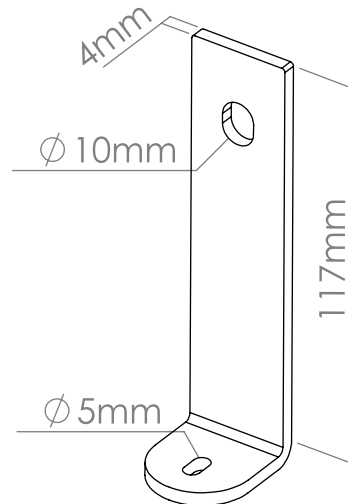

B20 / 900 C040

CIRCUS
SURFACE FIXATION BRACKET

Recommended brackets per configuration

- SOLO..... 3 pcs
- DUO..... 4 pcs
- TRIO..... 3 pcs
- QUADRO... 8 pcs
- FORMA.... 12 pcs

BRACKETS ARE SOLD BY PIECE (NOT SET)

B21 / 900 C050

CIRCUS
PLANTER FIXATION BRACKET
INCLUDED IN ASSEMBLY KIT FOR
HPL PLANTER TOP & SEAT/PLANTER TOP

Included brackets per configuration

- SOLO..... 0 pcs
- DUO..... 2 pcs
- TRIO..... 2 pcs
- QUADRO... 2 pcs
- FORMA.... 4 pcs