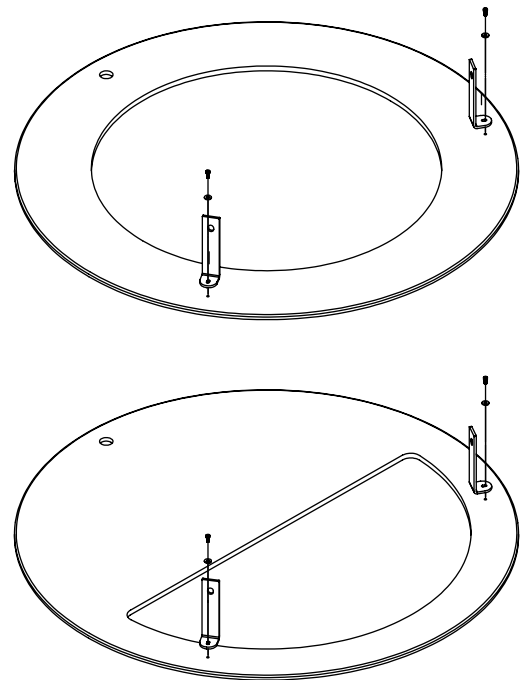

B19 / 900 C030

**CIRCUS
GROUND FIXATION BRACKET**

1*
M10 x 12 bolt

Recommended brackets per configuration

- SOLO..... 3 pcs
- DUO..... 4 pcs
- TRIO..... 3 pcs
- QUADRO... 8 pcs
- FORMA..... 12 pcs

BRACKETS ARE SOLD BY PIECE (NOT SET)

B20 / 900 C040

CIRCUS
SURFACE FIXATION BRACKET

Recommended brackets per configuration

- SOLO..... 3 pcs
- DUO..... 4 pcs
- TRIO..... 3 pcs
- QUADRO... 8 pcs
- FORMA.... 12 pcs

BRACKETS ARE SOLD BY PIECE (NOT SET)

B21 / 900 C050

CIRCUS
PLANTER FIXATION BRACKET
INCLUDED IN ASSEMBLY KIT FOR
HPL PLANTER TOP & SEAT/PLANTER TOP

Included brackets per configuration

- SOLO..... 0 pcs
- DUO..... 2 pcs
- TRIO..... 2 pcs
- QUADRO... 2 pcs
- FORMA.... 4 pcs