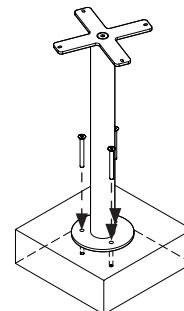

LOOP CIRCLE W.
TABLE

2*
M16x45 countersunk bolts

3*
M10x25 countersunk bolts

4*
M6x16 panhead bolts

1*
flange for table top assembly 181 9015

- Item list 181 9011**
 2 pcs. M16x45 countersunk bolts
 3 pcs. M10x25 countersunk bolts
 4 pcs. M6x16 panhead bolts
 1 pcs. 3 leg steel bracket for assembly with LOOP (181 9014)
 1 pcs. flange for assembly with table top (181 9015)
 1 pcs. Ø80 tube (181 9016)

LOOP TABLE / 181 9012 / surface with flange

LOOP CIRCLE W.
TABLE

2x

M16x45 countersunk bolts

4x

M6x16 panhead bolts

1x

flange for table top assembly **181 9015**

1x

Ø80 tube **181 9016**

1x

flange for surface mounting **181 9018**

Item list 181 9012

- 2 pcs. M16x45 countersunk bolts
- 4 pcs. M6x16 panhead bolts
- 1 pcs. flange for assembly with table top (181 9015)
- 1 pcs. Ø80 tube (181 9016)
- 1 pcs. flange for surface mounting (181 9018)

LOOP TABLE / 181 9013 / in-ground

LOOP CIRCLE W.
TABLE

Item list 181 9013
 1 pcs. M16×45 countersunk bolts
 4 pcs. M6×16 panhead bolts
 1 pcs. flange for assembly with table top (181 9015)
 1 pcs. Ø80 tube (181 9017) in-ground length