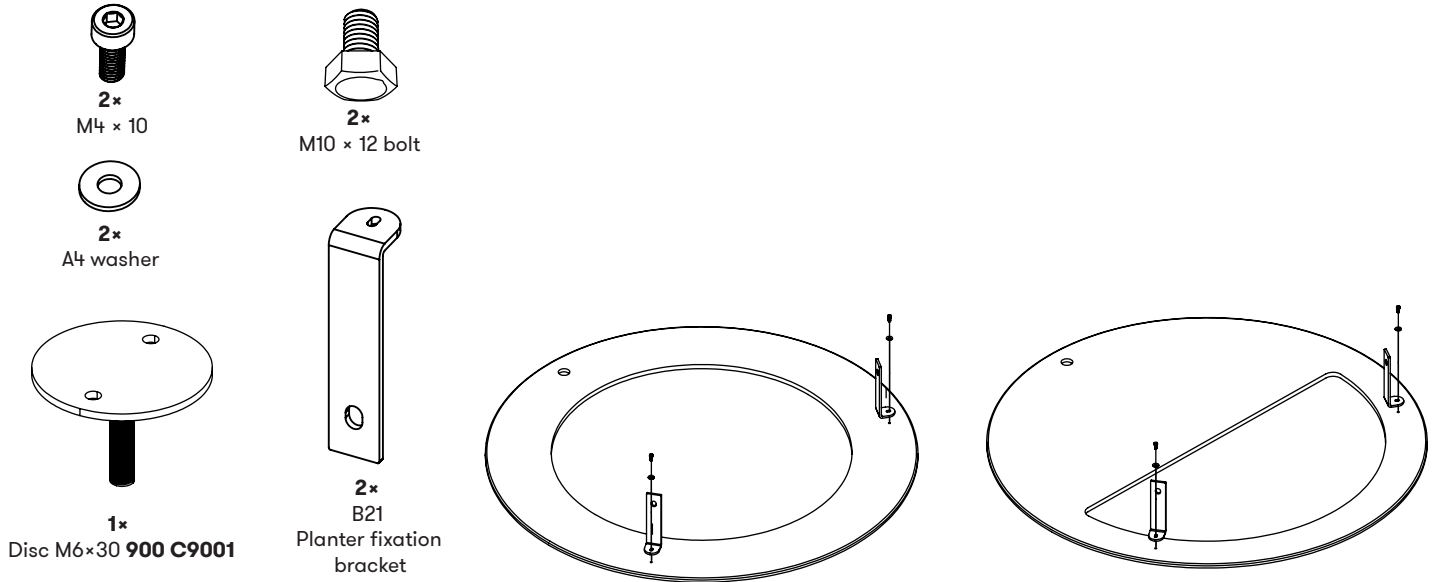

BRACKETS ARE SOLD BY PIECE (NOT SET)

213 9002

CIRCUS
ASSEMBLY KIT HPL SEAT

Included kits per configuration

- SOLO..... 1 pcs
- DUO..... 1 pcs
- TRIO..... 2 pcs
- QUADRO... 3 pcs
- FORMA..... 4 pcs

ASSEMBLY KIT COMES WITH THE TOP

213 9003

CIRCUS ASSEMBLY KIT HPL PLANTER TOP

Included kits per configuration

- SOLO..... 0 pcs
- DUO..... 1 pcs
- TRIO..... 1 pcs
- QUADRO... 1 pcs
- FORMA..... 2 pcs

ASSEMBLY KIT COMES WITH THE TOP

213 9004