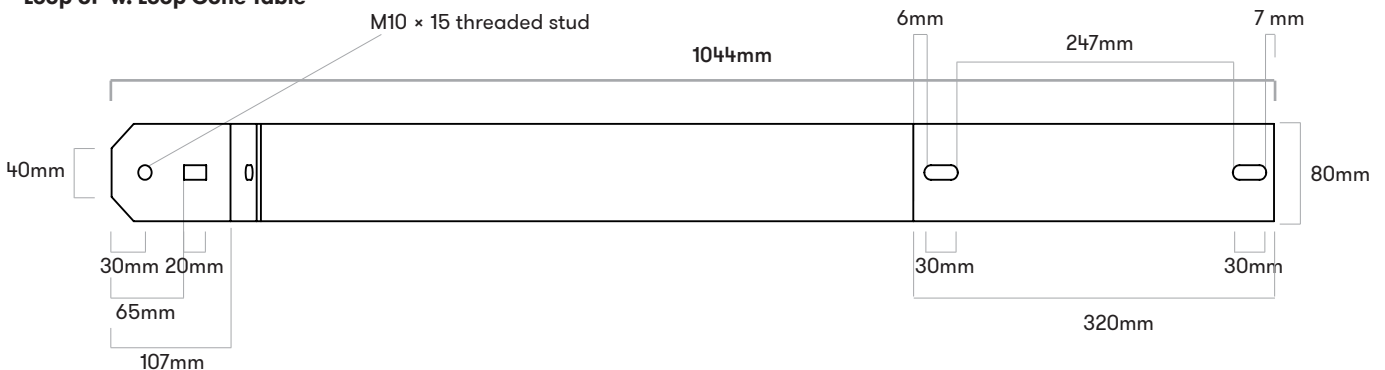

B14 / 900 B141 Loop Picnic UP

Loop UP w. Loop Cone Table