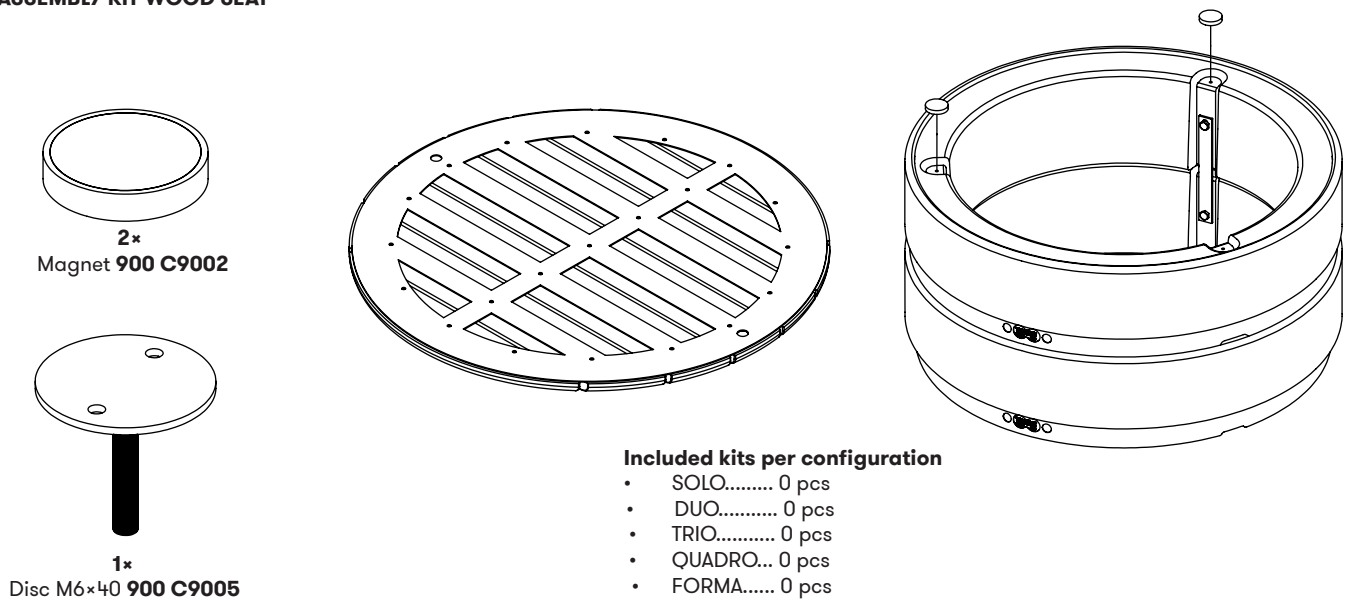

213 9004

CIRCUS ASSEMBLY KIT WOOD SEAT

Included kits per configuration

- SOLO..... 0 pcs
- DUO..... 0 pcs
- TRIO..... 0 pcs
- QUADRO... 0 pcs
- FORMA..... 0 pcs

ASSEMBLY KIT COMES WITH THE TOP