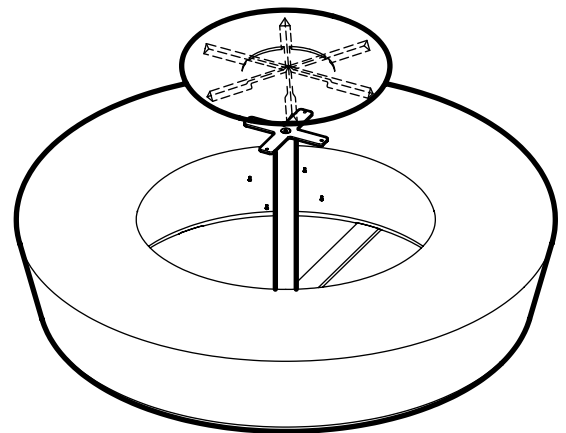

35mm

1×
178 9013

Item list (180 0108)

- 1 pcs. M6×24 bolts
- 1 pcs. M6 nuts
- 6 pcs. M10×12 bolts
- 3 pcs. M10 nuts
- 1 pcs. 178 9012
- 1 pcs. 178 9013
- 3 pcs. 180 9011
- 1 pcs. 180 9012

LOOP TABLE / 181 9011 / free standing

LOOP CIRCLE W.
TABLE

2*
M16x45 countersunk bolts

3*
M10x25 countersunk bolts

4*
M6x16 panhead bolts

1*
flange for table top assembly 181 9015

- Item list 181 9011**
 2 pcs. M16x45 countersunk bolts
 3 pcs. M10x25 countersunk bolts
 4 pcs. M6x16 panhead bolts
 1 pcs. 3 leg steel bracket for assembly with LOOP (181 9014)
 1 pcs. flange for assembly with table top (181 9015)
 1 pcs. Ø80 tube (181 9016)

LOOP TABLE / 181 9012 / surface with flange

LOOP CIRCLE W.
TABLE

2x

M16x45 countersunk bolts

4x

M6x16 panhead bolts

1x

flange for table top assembly **181 9015**