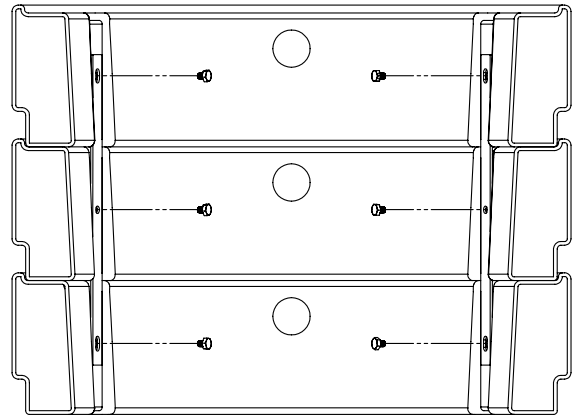

LOOP TABLE / 181 9013 / in-ground

LOOP CIRCLE W.
TABLE

Item list 181 9013
 1 pcs. M16×45 countersunk bolts
 4 pcs. M6×16 panhead bolts
 1 pcs. flange for assembly with table top (181 9015)
 1 pcs. Ø80 tube (181 9017) in-ground length

B17 / 900 C010

**CIRCUS
CONNECTION BRACKET
FOR 2 BASES**

Included brackets per configuration

- SOLO..... 3 pcs
- DUO..... 4 pcs
- TRIO..... 3 pcs
- QUADRO... 6 pcs
- FORMA..... 10 pcs

BRACKETS ARE SOLD BY PIECE (NOT SET)

B18 / 900 C020

**CIRCUS
CONNECTION BRACKET
FOR 3 BASES**

3*
M10 x 12 bolt

Included brackets per configuration

- SOLO..... 0 pcs
- DUO..... 0 pcs
- TRIO..... 3 pcs
- QUADRO... 0 pcs
- FORMA..... 13 pcs

BRACKETS ARE SOLD BY PIECE (NOT SET)