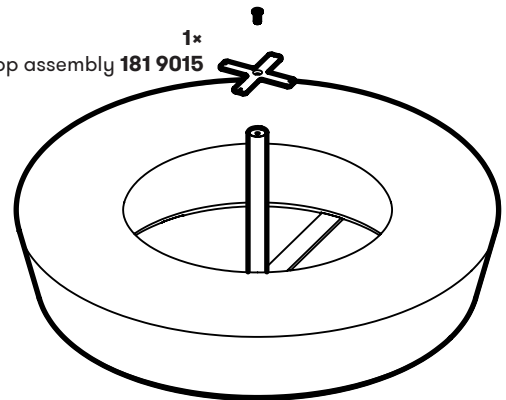

LOOP CONE TABLE / 180 9006 (Ø380)

1×
M6×24 bolt
M6 nut

6×
M10 × 12 bolts

3×
M10 nuts

Ø33,1mm

28,2mm

1×
178 9012

Ø40mm

35mm

1×
178 9013

Item list (180 0108)

- 1 pcs. M6×24 bolts
- 1 pcs. M6 nuts
- 6 pcs. M10×12 bolts
- 3 pcs. M10 nuts
- 1 pcs. 178 9012
- 1 pcs. 178 9013
- 3 pcs. 180 9011
- 1 pcs. 180 9012

LOOP TABLE / 181 9011 / free standing

LOOP CIRCLE W.
TABLE

2*
M16x45 countersunk bolts

3*
M10x25 countersunk bolts

4*
M6x16 panhead bolts

1*
flange for table top assembly 181 9015

- Item list 181 9011**
 2 pcs. M16x45 countersunk bolts
 3 pcs. M10x25 countersunk bolts
 4 pcs. M6x16 panhead bolts
 1 pcs. 3 leg steel bracket for assembly with LOOP (181 9014)
 1 pcs. flange for assembly with table top (181 9015)
 1 pcs. Ø80 tube (181 9016)

LOOP TABLE / 181 9012 / surface with flange

LOOP CIRCLE W.
TABLE

2x

M16x45 countersunk bolts

4x

M6x16 panhead bolts

1x

flange for table top assembly **181 9015**