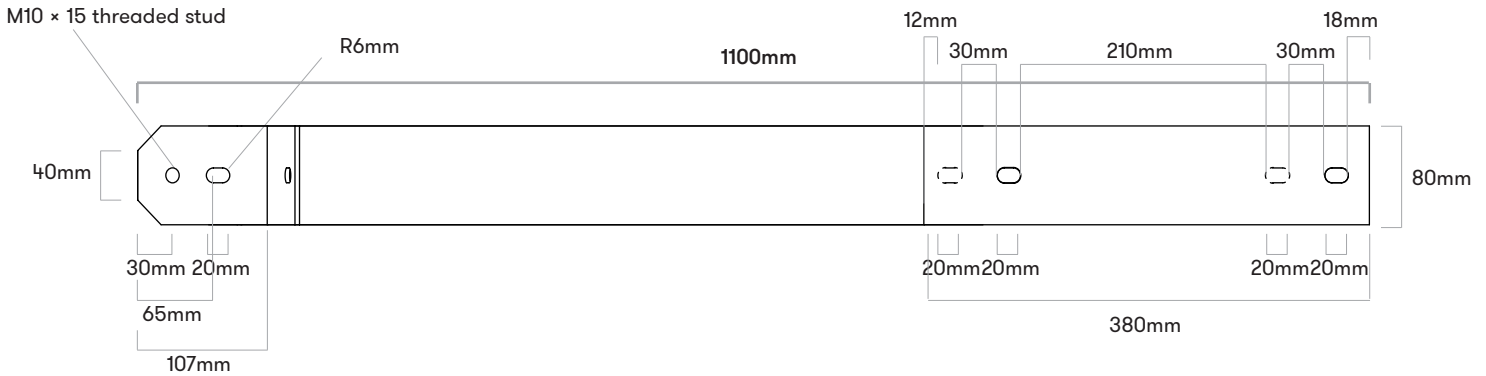

Item list (900 B140)   6 pcs. M10 nuts   18 pcs. M10x12 bolts   2 pcs. semi-circular bracket   6 pcs. bracket arm 1100mm   Item list (900 B141)   6 pcs. M10 nuts   18 pcs. M10x12 bolts   2 pcs. semi-circular bracket   6 pcs. bracket arm 1044mm