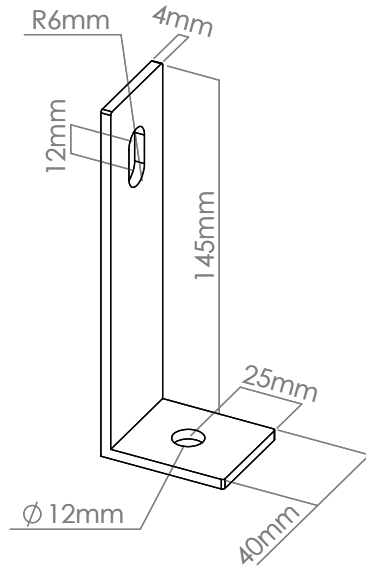

B20 / 900 C040

CIRCUS
SURFACE FIXATION BRACKET

Recommended brackets per configuration

- SOLO..... 3 pcs
- DUO..... 4 pcs
- TRIO..... 3 pcs
- QUADRO... 8 pcs
- FORMA.... 12 pcs

BRACKETS ARE SOLD BY PIECE (NOT SET)