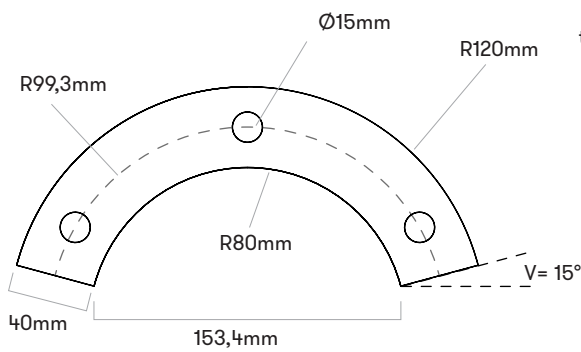

B14 / 900 B140 Loop Picnic H. 500

HopOp500 w. Loop Cone Table