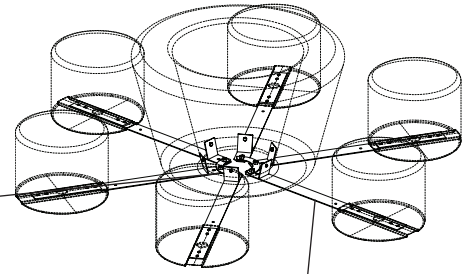

1*
M10 x 12

B12 / 900 B120

Loop Cone
small diameter
upwards!

1*
M10 x 12

B13 / 900 B130

Loop Circle + Loop Cone

2*
M10 x 12

B14 / 900 B140 Loop Picnic H. 500

HopOp500 w. Loop Cone Table

- | |
|---|
| <p>Item list (900 B140)</p> <ul style="list-style-type: none"> 6 pcs. M10 nuts 18 pcs. M10x12 bolts 2 pcs. semi-circular bracket 6 pcs. bracket arm 1100mm <p>Item list (900 B141)</p> <ul style="list-style-type: none"> 6 pcs. M10 nuts 18 pcs. M10x12 bolts 2 pcs. semi-circular bracket 6 pcs. bracket arm 1044mm |
|---|