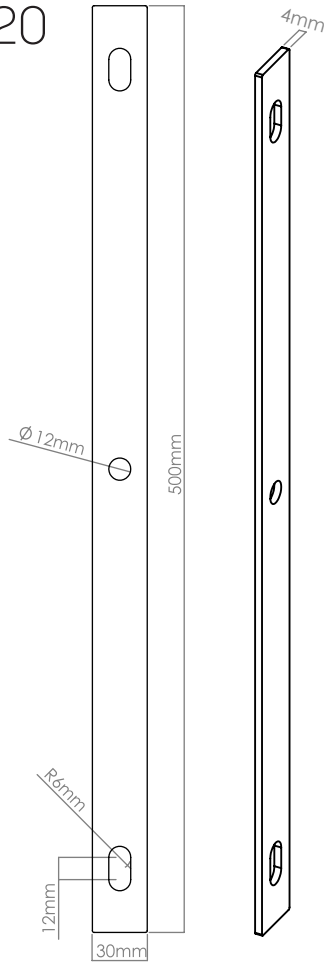

B18 / 900 C020

**CIRCUS
CONNECTION BRACKET
FOR 3 BASES**

3*
M10 x 12 bolt

Included brackets per configuration

- SOLO..... 0 pcs
- DUO..... 0 pcs
- TRIO..... 3 pcs
- QUADRO... 0 pcs
- FORMA..... 13 pcs

BRACKETS ARE SOLD BY PIECE (NOT SET)