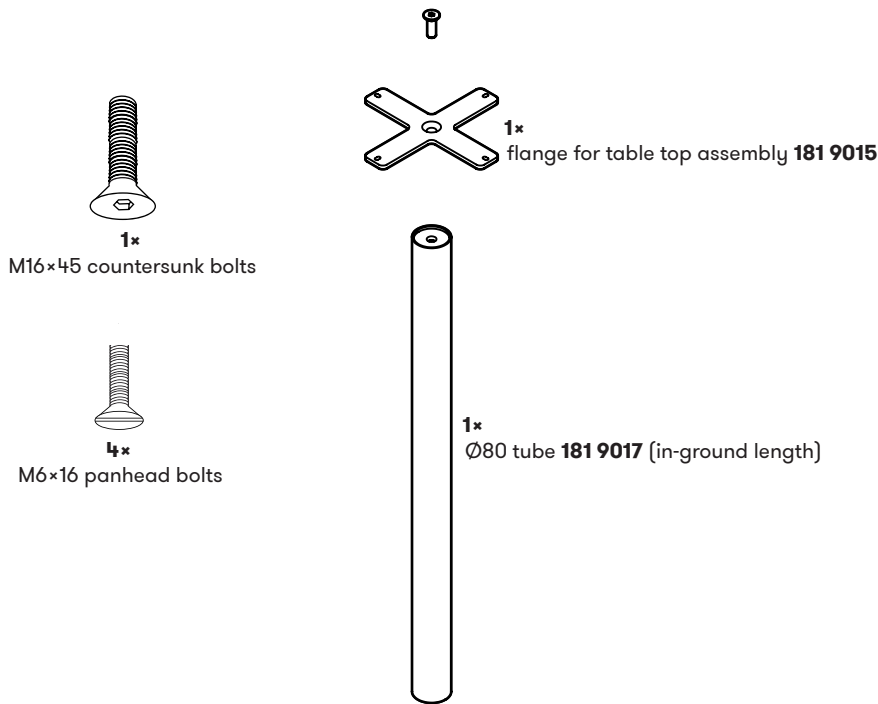

LOOP CIRCLE W.
TABLE

2*
M16x45 countersunk bolts

3*
M10x25 countersunk bolts

4*
M6x16 panhead bolts

1*
flange for table top assembly 181 9015

- Item list 181 9011**
 2 pcs. M16x45 countersunk bolts
 3 pcs. M10x25 countersunk bolts
 4 pcs. M6x16 panhead bolts
 1 pcs. 3 leg steel bracket for assembly with LOOP (181 9014)
 1 pcs. flange for assembly with table top (181 9015)
 1 pcs. Ø80 tube (181 9016)

1x

Ø80 tube **181 9016**

1x

flange for surface mounting **181 9018**

Item list 181 9012

- 2 pcs. M16x45 countersunk bolts
- 4 pcs. M6x16 panhead bolts
- 1 pcs. flange for assembly with table top (181 9015)
- 1 pcs. Ø80 tube (181 9016)
- 1 pcs. flange for surface mounting (181 9018)

LOOP TABLE / 181 9013 / in-ground

LOOP CIRCLE W.
TABLE

Item list 181 9013
 1 pcs. M16×45 countersunk bolts
 4 pcs. M6×16 panhead bolts
 1 pcs. flange for assembly with table top (181 9015)
 1 pcs. Ø80 tube (181 9017) in-ground length