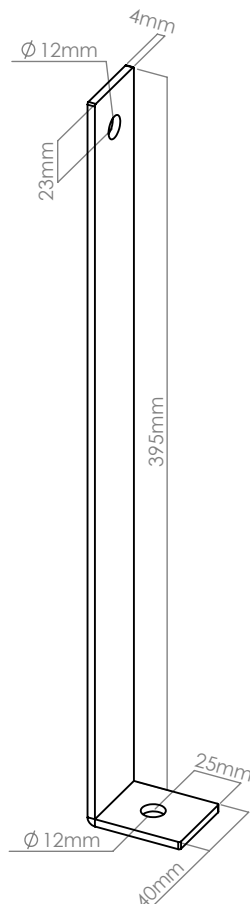

B19 / 900 C030

**CIRCUS
GROUND FIXATION BRACKET**

1*
M10 x 12 bolt

Recommended brackets per configuration

- SOLO..... 3 pcs
- DUO..... 4 pcs
- TRIO..... 3 pcs
- QUADRO... 8 pcs
- FORMA..... 12 pcs

BRACKETS ARE SOLD BY PIECE (NOT SET)