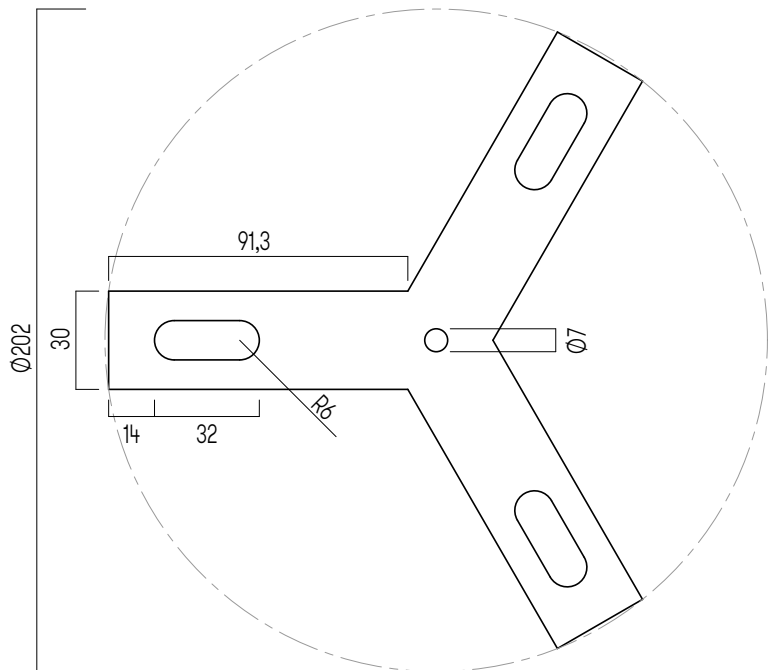

R1 / 900 R100

Loop Lys
Loop Arc
Loop Line
Loop Corner

x2

R2 / 900 R200

Loop Circle

1x
M10 x 40

LOOP CONE TABLE / 178 9014 (Ø700)

- Item list (178 9014)**
 6 pcs. M6x24 bolts
 3 pcs. M6 nuts
 3 pcs. M10x12 bolts
 3 pcs. 178 9012
 3 pcs. 178 9013
 3 pcs. 178 9004
 3 pcs. 178 9005

LOOP CONE TABLE / 180 9006 (Ø380)

1×
M6×24 bolt
M6 nut

6×
M10 × 12 bolts

3×
M10 nuts

Ø33,1mm

28,2mm

1×
178 9012

Ø40mm

35mm

1×
178 9013

Item list (180 0108)

- 1 pcs. M6×24 bolts
- 1 pcs. M6 nuts
- 6 pcs. M10×12 bolts
- 3 pcs. M10 nuts
- 1 pcs. 178 9012
- 1 pcs. 178 9013
- 3 pcs. 180 9011
- 1 pcs. 180 9012

LOOP TABLE / 181 9011 / free standing

LOOP CIRCLE W.
TABLE

2*
M16x45 countersunk bolts

3*
M10x25 countersunk bolts

4*
M6x16 panhead bolts

1*
flange for table top assembly 181 9015

- Item list 181 9011**
 2 pcs. M16x45 countersunk bolts
 3 pcs. M10x25 countersunk bolts
 4 pcs. M6x16 panhead bolts
 1 pcs. 3 leg steel bracket for assembly with LOOP (181 9014)
 1 pcs. flange for assembly with table top (181 9015)
 1 pcs. Ø80 tube (181 9016)