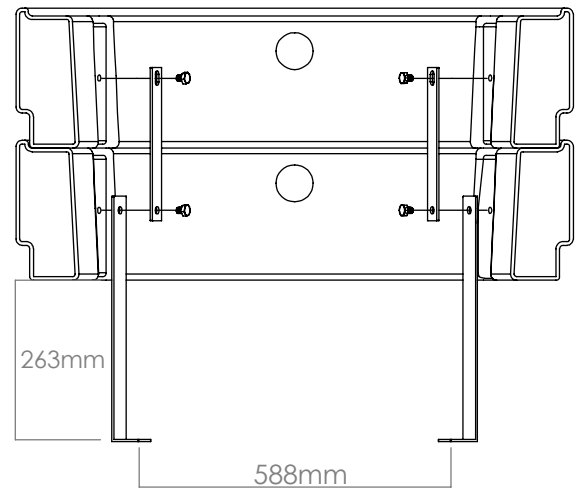

B19 / 900 C030

**CIRCUS
GROUND FIXATION BRACKET**

1*
M10 x 12 bolt

Recommended brackets per configuration

- SOLO..... 3 pcs
- DUO..... 4 pcs
- TRIO..... 3 pcs
- QUADRO... 8 pcs
- FORMA..... 12 pcs

BRACKETS ARE SOLD BY PIECE (NOT SET)