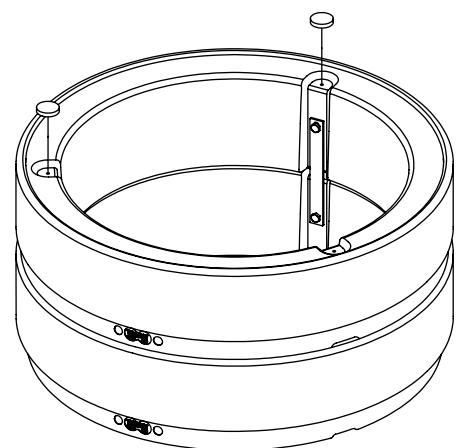

B21 / 900 C050

CIRCUS
PLANTER FIXATION BRACKET
INCLUDED IN ASSEMBLY KIT FOR
HPL PLANTER TOP & SEAT/PLANTER TOP

Included brackets per configuration

- SOLO..... 0 pcs
- DUO..... 2 pcs
- TRIO..... 2 pcs
- QUADRO... 2 pcs
- FORMA.... 4 pcs

BRACKETS ARE SOLD BY PIECE (NOT SET)

B22 / 900 C060

CIRCUS
CONCRETE ANCHOR FIXATION BRACKET
SOLD SEPERATLY FOR CONCRETE ANCHOR
ONLY FOR CONCRETE ANCHOR

Recommended brackets per concrete anchor

- 1 stacked concrete anchor.....3 brackets
- 2 stacked concrete anchor.....3 brackets
- 3 stacked concrete anchor.....3 brackets

BRACKETS ARE SOLD BY PIECE (NOT SET)

213 9002

CIRCUS
ASSEMBLY KIT HPL SEAT

Included kits per configuration

- SOLO..... 1 pcs
- DUO..... 1 pcs
- TRIO..... 2 pcs
- QUADRO... 3 pcs
- FORMA..... 4 pcs

ASSEMBLY KIT COMES WITH THE TOP