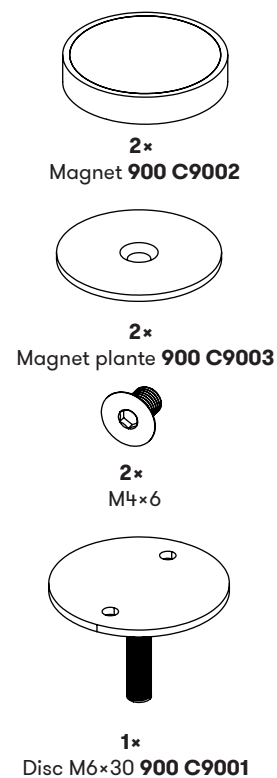

213 9002

CIRCUS
ASSEMBLY KIT HPL SEAT

Included kits per configuration

- SOLO..... 1 pcs
- DUO..... 1 pcs
- TRIO..... 2 pcs
- QUADRO... 3 pcs
- FORMA..... 4 pcs

ASSEMBLY KIT COMES WITH THE TOP