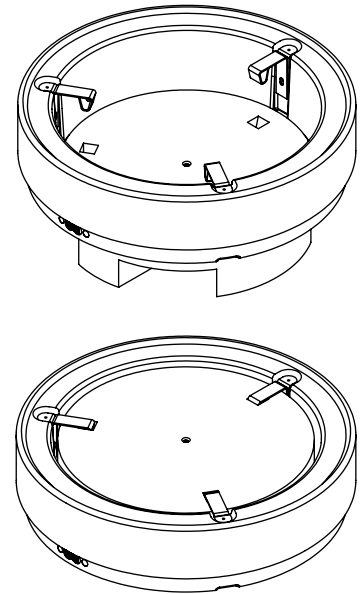

B22 / 900 C060

CIRCUS
CONCRETE ANCHOR FIXATION BRACKET
SOLD SEPERATLY FOR CONCRETE ANCHOR
ONLY FOR CONCRETE ANCHOR

Recommended brackets per concrete anchor

- 1 stacked concrete anchor.....3 brackets
- 2 stacked concrete anchor.....3 brackets
- 3 stacked concrete anchor.....3 brackets

BRACKETS ARE SOLD BY PIECE (NOT SET)