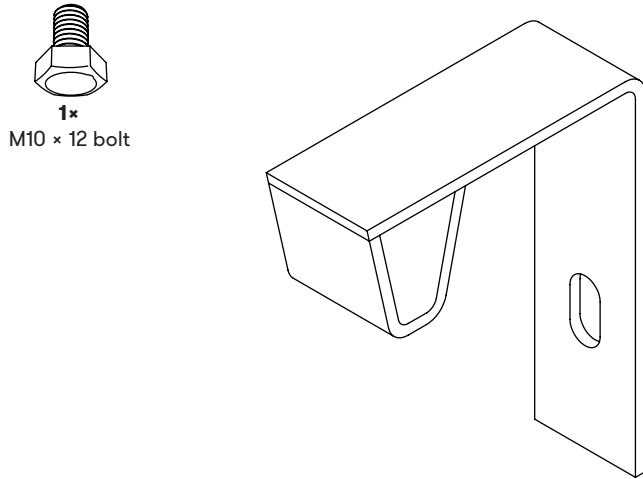

B22 / 900 C060

CIRCUS
CONCRETE ANCHOR FIXATION BRACKET
SOLD SEPERATLY FOR CONCRETE ANCHOR
ONLY FOR CONCRETE ANCHOR

Recommended brackets per concrete anchor

- 1 stacked concrete anchor.....3 brackets
- 2 stacked concrete anchor.....3 brackets
- 3 stacked concrete anchor.....3 brackets

BRACKETS ARE SOLD BY PIECE (NOT SET)