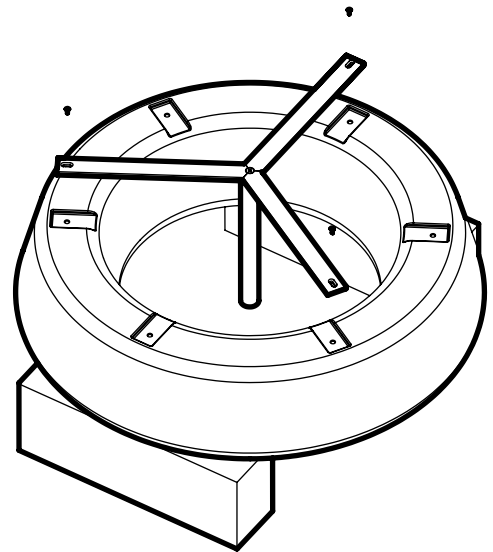

LOOP CIRCLE W.
TABLE

2*
M16x45 countersunk bolts

3*
M10x25 countersunk bolts

4*
M6x16 panhead bolts

1*
flange for table top assembly 181 9015

- Item list 181 9011**
 2 pcs. M16x45 countersunk bolts
 3 pcs. M10x25 countersunk bolts
 4 pcs. M6x16 panhead bolts
 1 pcs. 3 leg steel bracket for assembly with LOOP (181 9014)
 1 pcs. flange for assembly with table top (181 9015)
 1 pcs. Ø80 tube (181 9016)