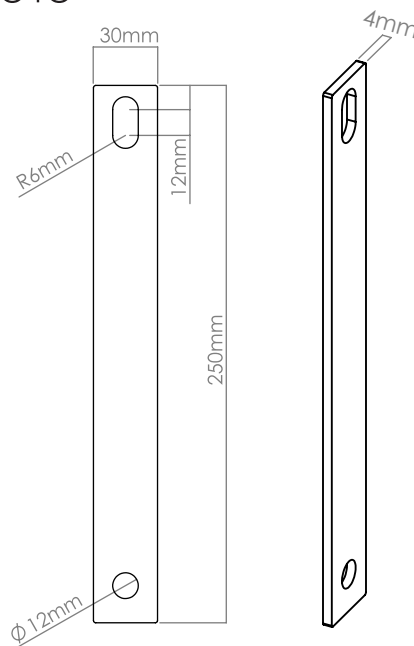

B17 / 900 C010

**CIRCUS
CONNECTION BRACKET
FOR 2 BASES**

Included brackets per configuration

- SOLO..... 3 pcs
- DUO..... 4 pcs
- TRIO..... 3 pcs
- QUADRO... 6 pcs
- FORMA..... 10 pcs

BRACKETS ARE SOLD BY PIECE (NOT SET)