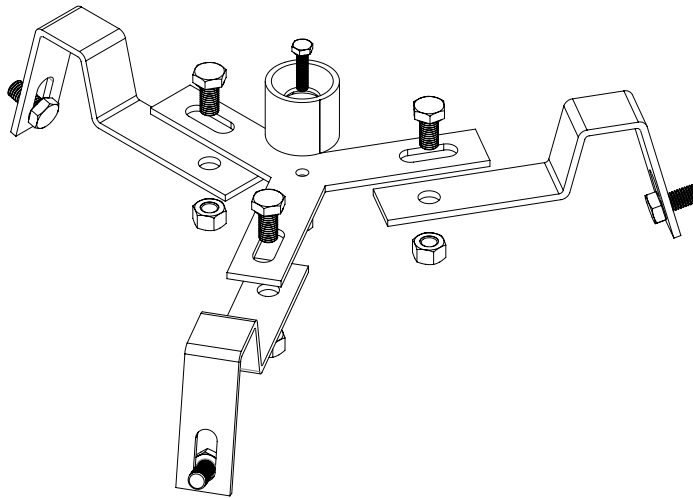

R1 / 900 R100

Loop Lys
Loop Arc
Loop Line
Loop Corner

x2

R2 / 900 R200

Loop Circle

1x
M10 x 40

LOOP CONE TABLE / 178 9014 (Ø700)

- Item list (178 9014)**
 6 pcs. M6x24 bolts
 3 pcs. M6 nuts
 3 pcs. M10x12 bolts
 3 pcs. 178 9012
 3 pcs. 178 9013
 3 pcs. 178 9004
 3 pcs. 178 9005

LOOP CONE TABLE / 180 9006 (Ø380)

1×
M6×24 bolt
M6 nut

6×
M10 × 12 bolts

3×
M10 nuts

Ø33,1mm

28,2mm

1×
178 9012

Ø40mm

35mm

1×
178 9013

Item list (180 0108)

- 1 pcs. M6×24 bolts
- 1 pcs. M6 nuts
- 6 pcs. M10×12 bolts
- 3 pcs. M10 nuts
- 1 pcs. 178 9012
- 1 pcs. 178 9013
- 3 pcs. 180 9011
- 1 pcs. 180 9012

LOOP TABLE / 181 9011 / free standing

LOOP CIRCLE W.
TABLE

2*
M16x45 countersunk bolts

3*
M10x25 countersunk bolts

4*
M6x16 panhead bolts

1*
flange for table top assembly 181 9015

- Item list 181 9011**
 2 pcs. M16x45 countersunk bolts
 3 pcs. M10x25 countersunk bolts
 4 pcs. M6x16 panhead bolts
 1 pcs. 3 leg steel bracket for assembly with LOOP (181 9014)
 1 pcs. flange for assembly with table top (181 9015)
 1 pcs. Ø80 tube (181 9016)