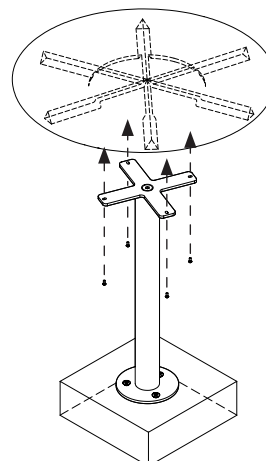

LOOP CIRCLE W.
TABLE

2*
M16x45 countersunk bolts

3*
M10x25 countersunk bolts

4*
M6x16 panhead bolts

1*
flange for table top assembly 181 9015

- Item list 181 9011**
 2 pcs. M16x45 countersunk bolts
 3 pcs. M10x25 countersunk bolts
 4 pcs. M6x16 panhead bolts
 1 pcs. 3 leg steel bracket for assembly with LOOP (181 9014)
 1 pcs. flange for assembly with table top (181 9015)
 1 pcs. Ø80 tube (181 9016)

LOOP TABLE / 181 9012 / surface with flange

LOOP CIRCLE W.
TABLE

2x

M16x45 countersunk bolts

4x

M6x16 panhead bolts

1x

flange for table top assembly **181 9015**

1x

Ø80 tube **181 9016**

1x

flange for surface mounting **181 9018**

Item list 181 9012

- 2 pcs. M16x45 countersunk bolts
- 4 pcs. M6x16 panhead bolts
- 1 pcs. flange for assembly with table top (181 9015)
- 1 pcs. Ø80 tube (181 9016)
- 1 pcs. flange for surface mounting (181 9018)