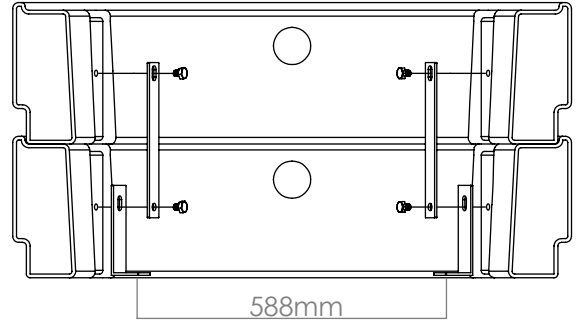

B20 / 900 C040

CIRCUS
SURFACE FIXATION BRACKET

Recommended brackets per configuration

- SOLO..... 3 pcs
- DUO..... 4 pcs
- TRIO..... 3 pcs
- QUADRO... 8 pcs
- FORMA.... 12 pcs

BRACKETS ARE SOLD BY PIECE (NOT SET)