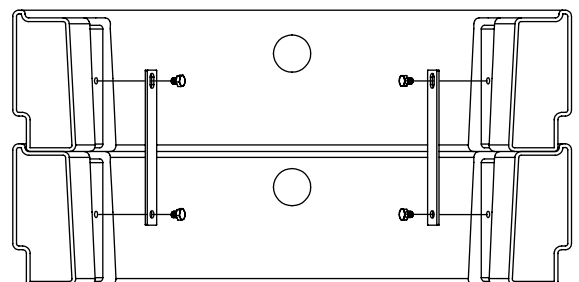

LOOP TABLE / 181 9013 / in-ground

LOOP CIRCLE W.
TABLE

Item list 181 9013
 1 pcs. M16×45 countersunk bolts
 4 pcs. M6×16 panhead bolts
 1 pcs. flange for assembly with table top (181 9015)
 1 pcs. Ø80 tube (181 9017) in-ground length

B17 / 900 C010

**CIRCUS
CONNECTION BRACKET
FOR 2 BASES**

Included brackets per configuration

- SOLO..... 3 pcs
- DUO..... 4 pcs
- TRIO..... 3 pcs
- QUADRO... 6 pcs
- FORMA..... 10 pcs

BRACKETS ARE SOLD BY PIECE (NOT SET)