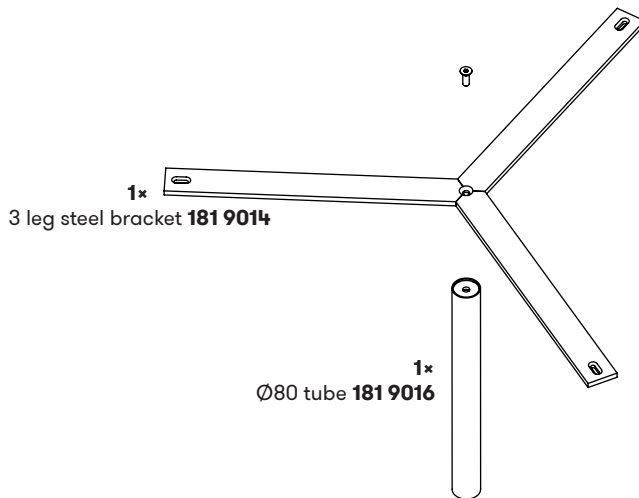

35mm

1×
178 9013

Item list (180 0108)

- 1 pcs. M6×24 bolts
- 1 pcs. M6 nuts
- 6 pcs. M10×12 bolts
- 3 pcs. M10 nuts
- 1 pcs. 178 9012
- 1 pcs. 178 9013
- 3 pcs. 180 9011
- 1 pcs. 180 9012

LOOP TABLE / 181 9011 / free standing

LOOP CIRCLE W.
TABLE

2*
M16x45 countersunk bolts

3*
M10x25 countersunk bolts

4*
M6x16 panhead bolts

1*
flange for table top assembly 181 9015

- Item list 181 9011**
 2 pcs. M16x45 countersunk bolts
 3 pcs. M10x25 countersunk bolts
 4 pcs. M6x16 panhead bolts
 1 pcs. 3 leg steel bracket for assembly with LOOP (181 9014)
 1 pcs. flange for assembly with table top (181 9015)
 1 pcs. Ø80 tube (181 9016)