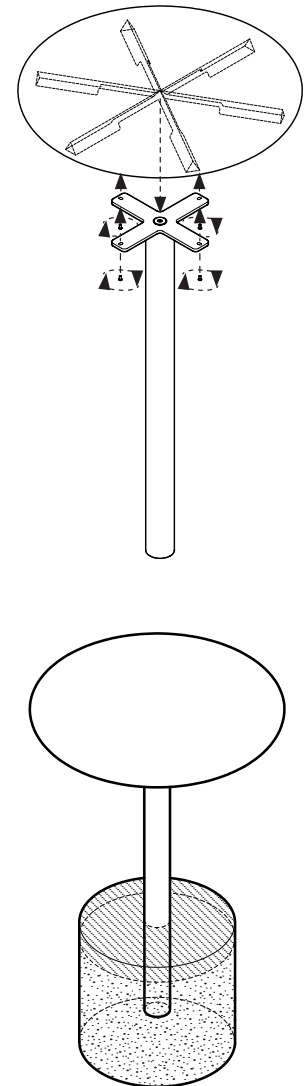

LOOP CIRCLE W.
TABLE

2*
M16x45 countersunk bolts

3*
M10x25 countersunk bolts

4*
M6x16 panhead bolts

1*
flange for table top assembly 181 9015

- Item list 181 9011**
 2 pcs. M16x45 countersunk bolts
 3 pcs. M10x25 countersunk bolts
 4 pcs. M6x16 panhead bolts
 1 pcs. 3 leg steel bracket for assembly with LOOP (181 9014)
 1 pcs. flange for assembly with table top (181 9015)
 1 pcs. Ø80 tube (181 9016)

LOOP TABLE / 181 9012 / surface with flange

LOOP CIRCLE W.
TABLE

2x

M16x45 countersunk bolts

4x

M6x16 panhead bolts

1x

flange for table top assembly **181 9015**

1x

Ø80 tube **181 9016**

1x

flange for surface mounting **181 9018**

Item list 181 9012

- 2 pcs. M16x45 countersunk bolts
- 4 pcs. M6x16 panhead bolts
- 1 pcs. flange for assembly with table top (181 9015)
- 1 pcs. Ø80 tube (181 9016)
- 1 pcs. flange for surface mounting (181 9018)

LOOP TABLE / 181 9013 / in-ground

LOOP CIRCLE W.
TABLE

Item list 181 9013
 1 pcs. M16×45 countersunk bolts
 4 pcs. M6×16 panhead bolts
 1 pcs. flange for assembly with table top (181 9015)
 1 pcs. Ø80 tube (181 9017) in-ground length