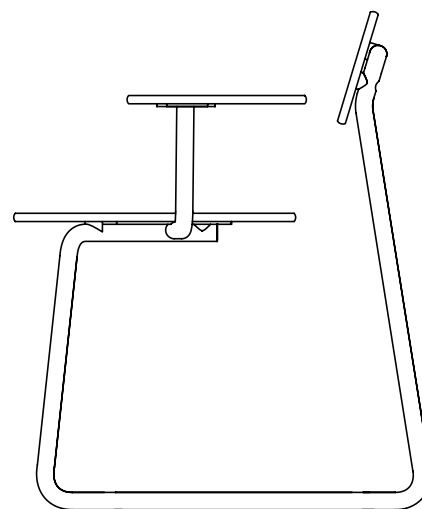

PLATEAU CITY CHAIR

#202

PLATEAU CITY CHAIR W ARMREST

#202

outsider

out-sider.dk