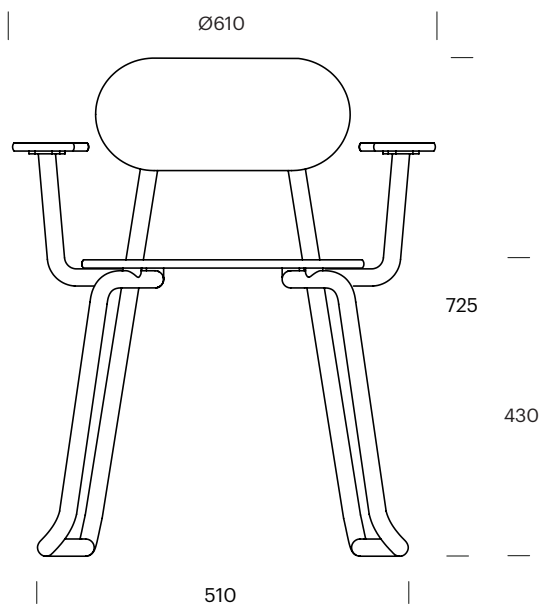

PLATEAU CITY CHAIR

#202

PLATEAU CITY CHAIR W ARMREST

#202

outsider

out-sider.dk