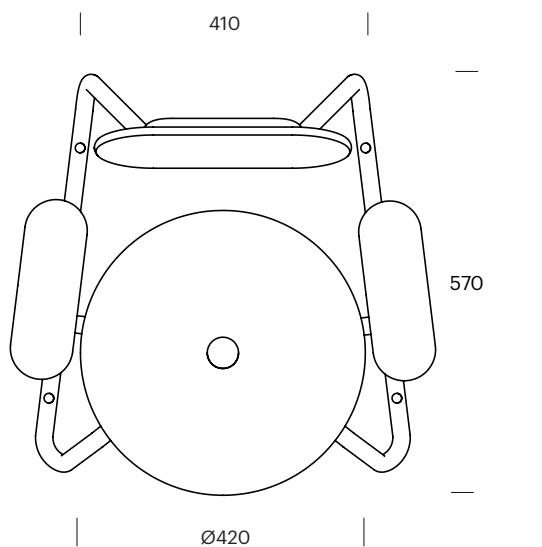

PLATEAU CITY CHAIR

#202

PLATEAU CITY CHAIR W ARMREST

#202

outsider

out-sider.dk