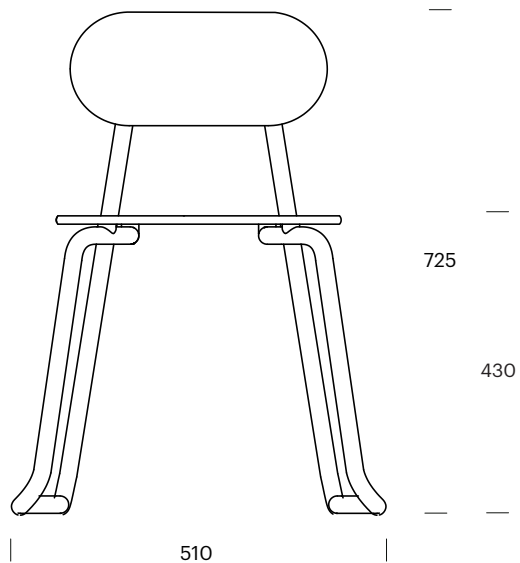

PLATEAU CITY CHAIR

#202

PLATEAU CITY CHAIR W ARMREST

#202

outsider

out-sider.dk