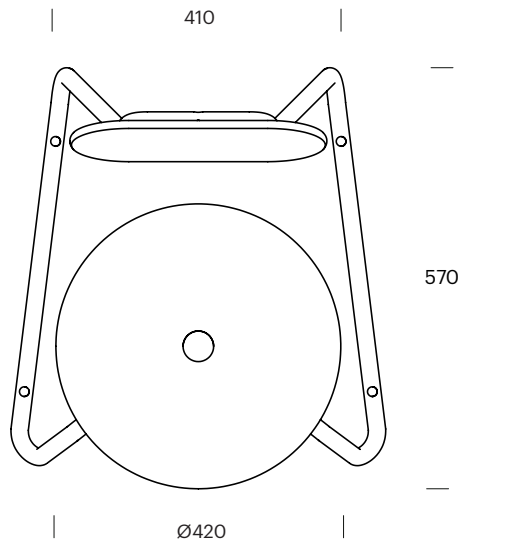

PLATEAU CITY CHAIR

#202

PLATEAU CITY CHAIR W ARMREST

#202

outsider

out-sider.dk